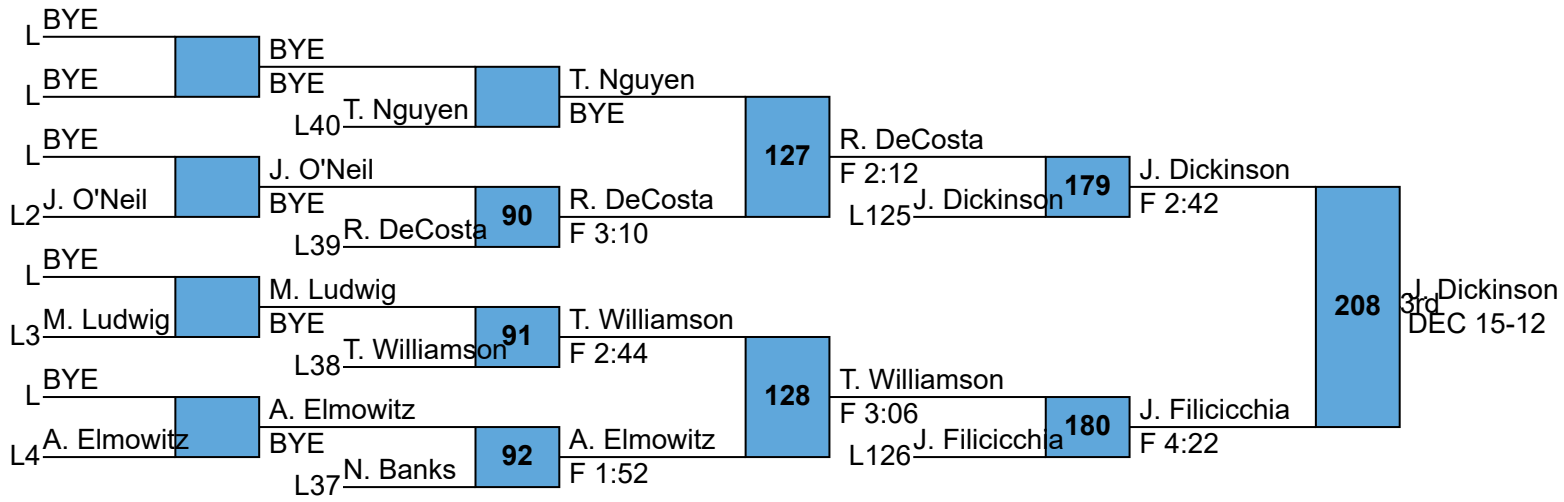

**MIAA Section D2 South
High School
113**