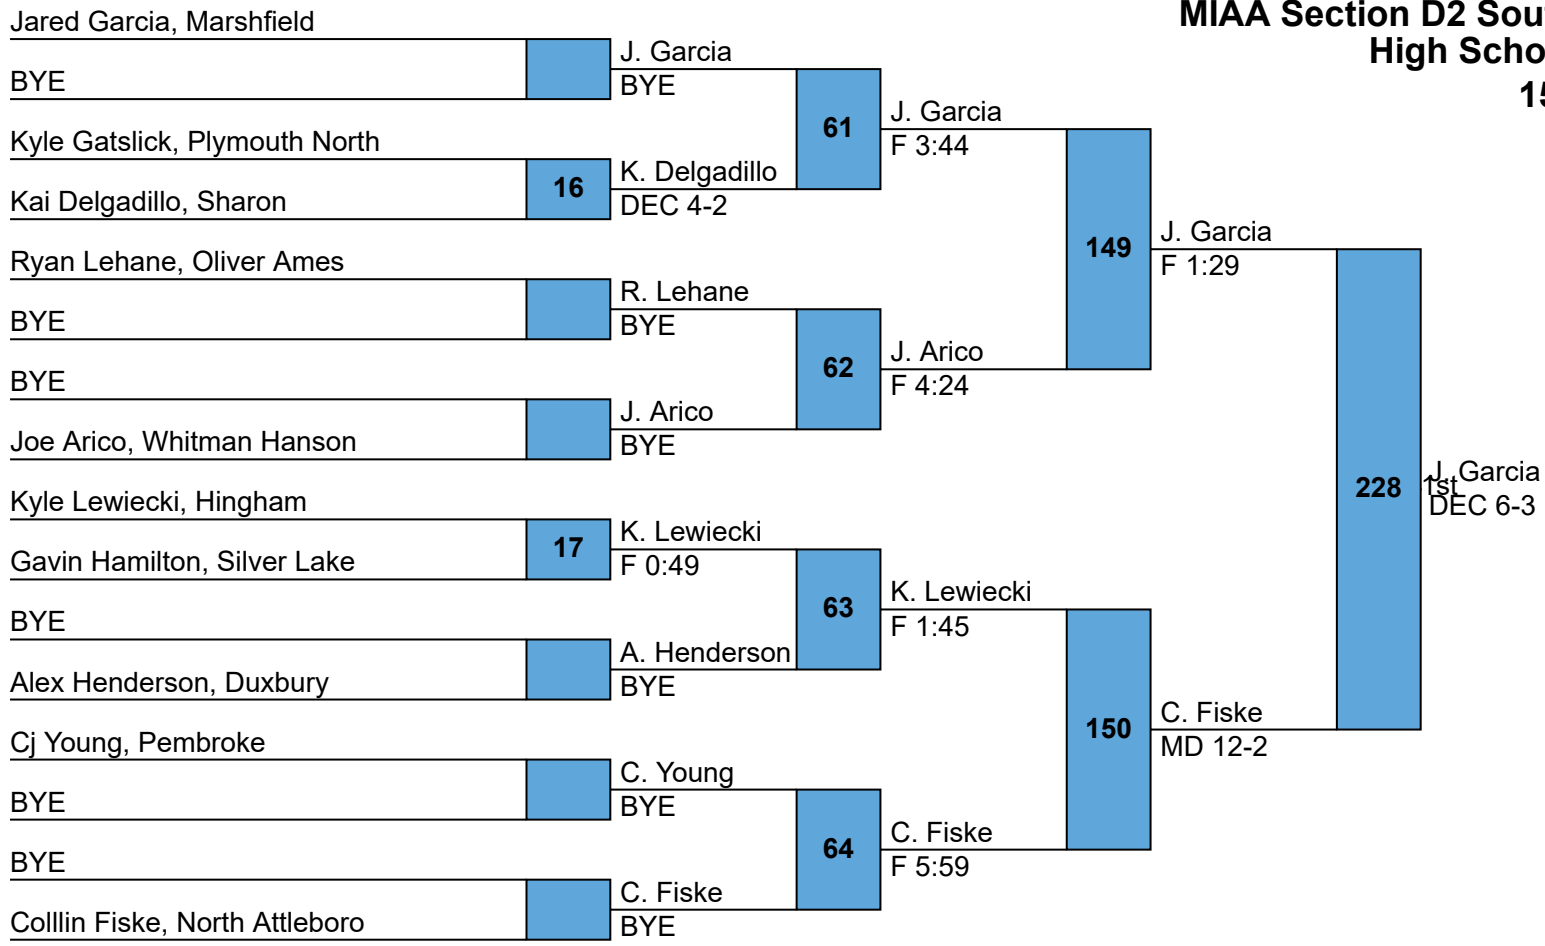

**MIAA Section D2 South
High School
152**