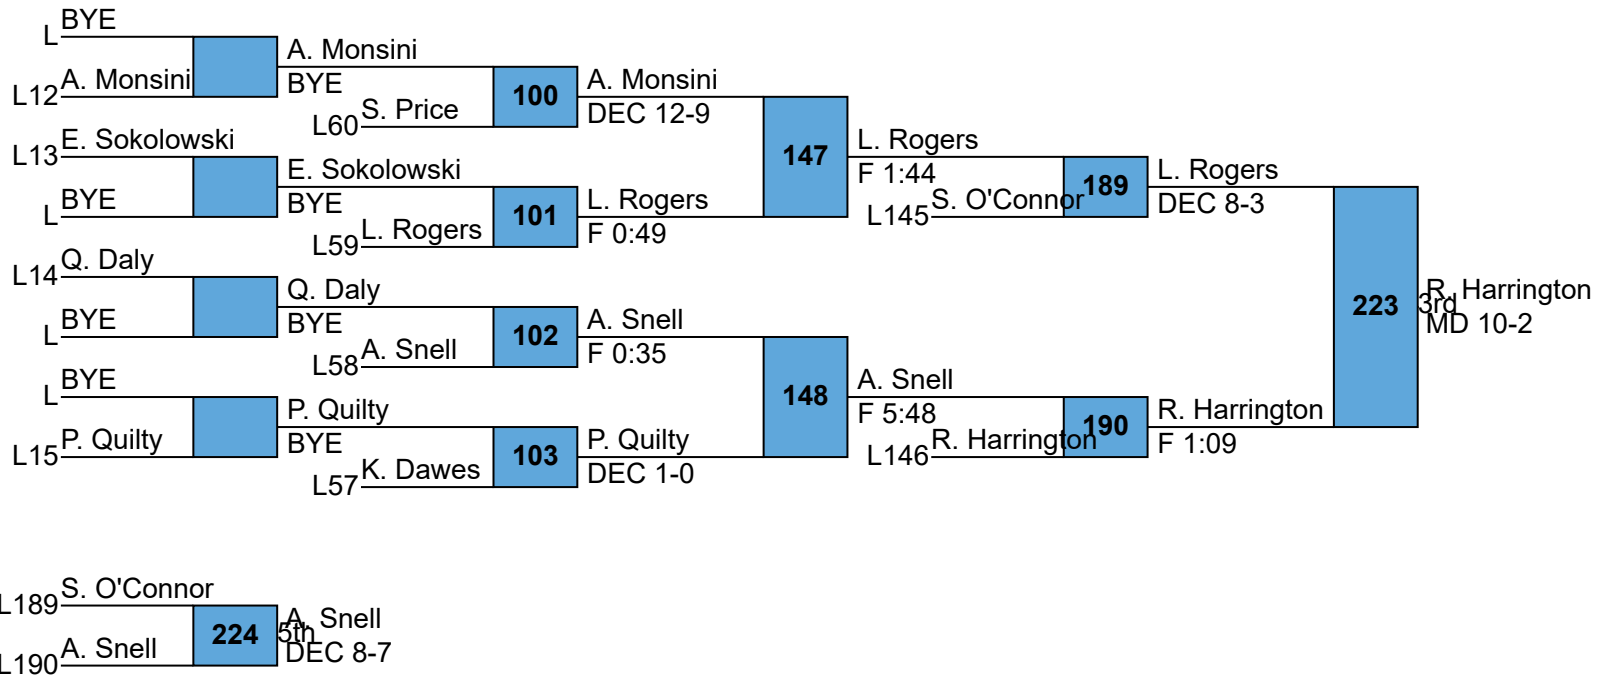

**MIAA Section D2 South
High School
145**