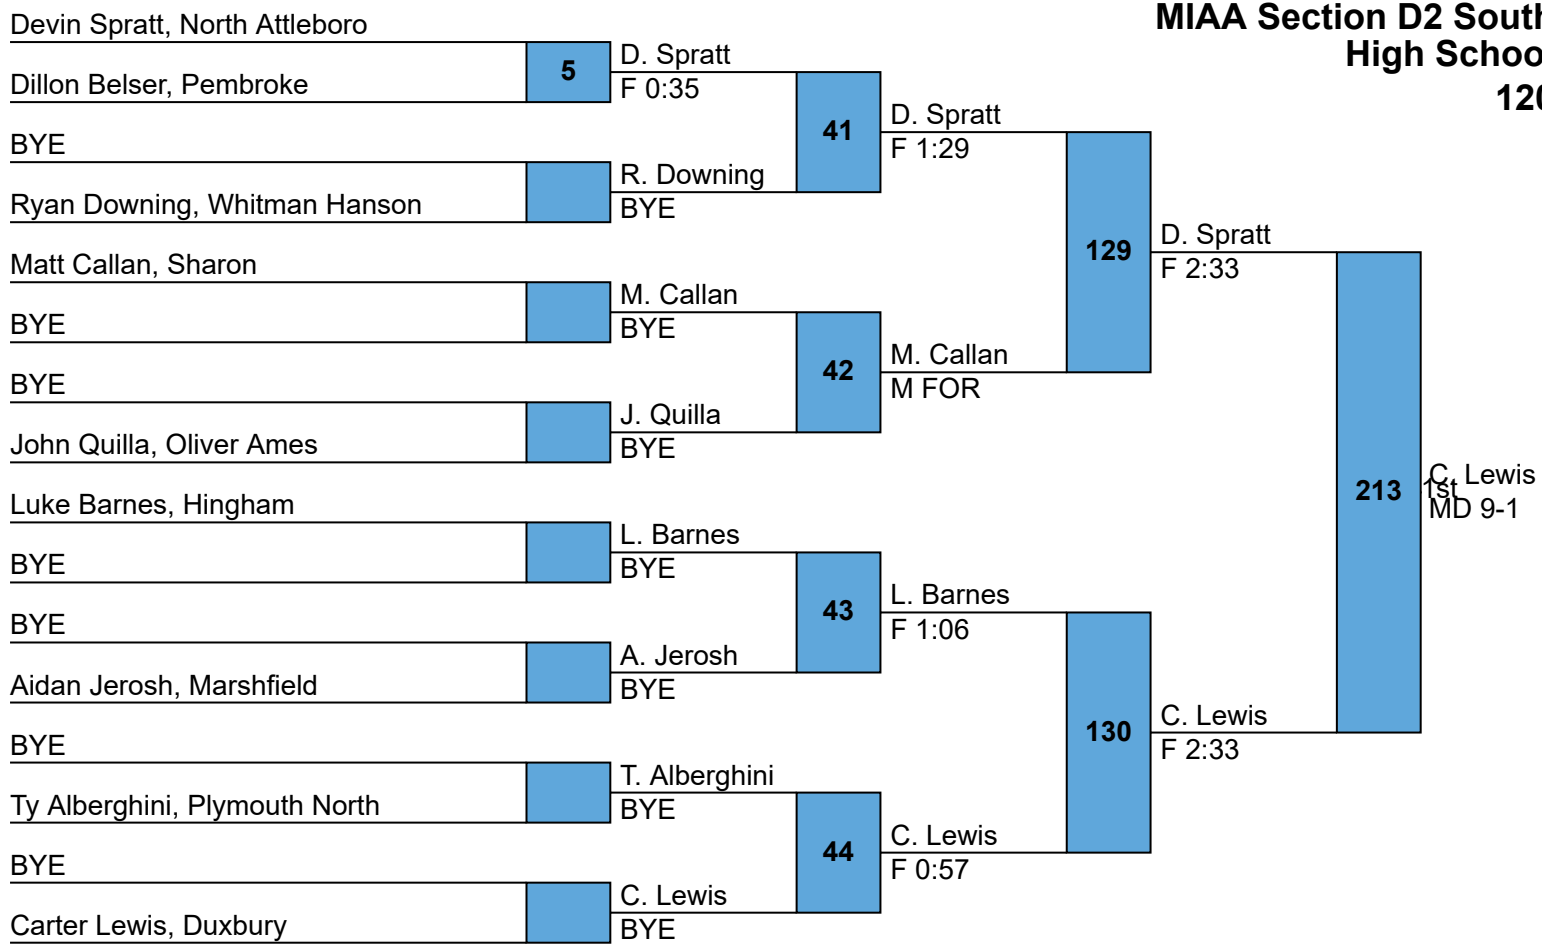

**MIAA Section D2 South
High School
120**