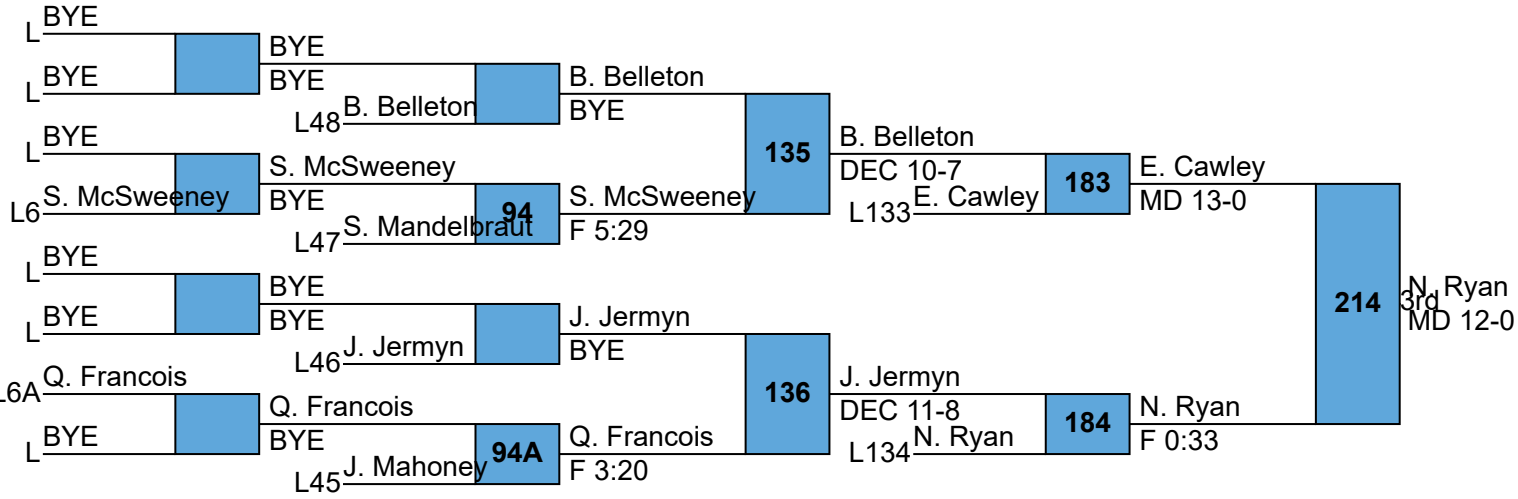

**MIAA Section D2 South
High School
126**