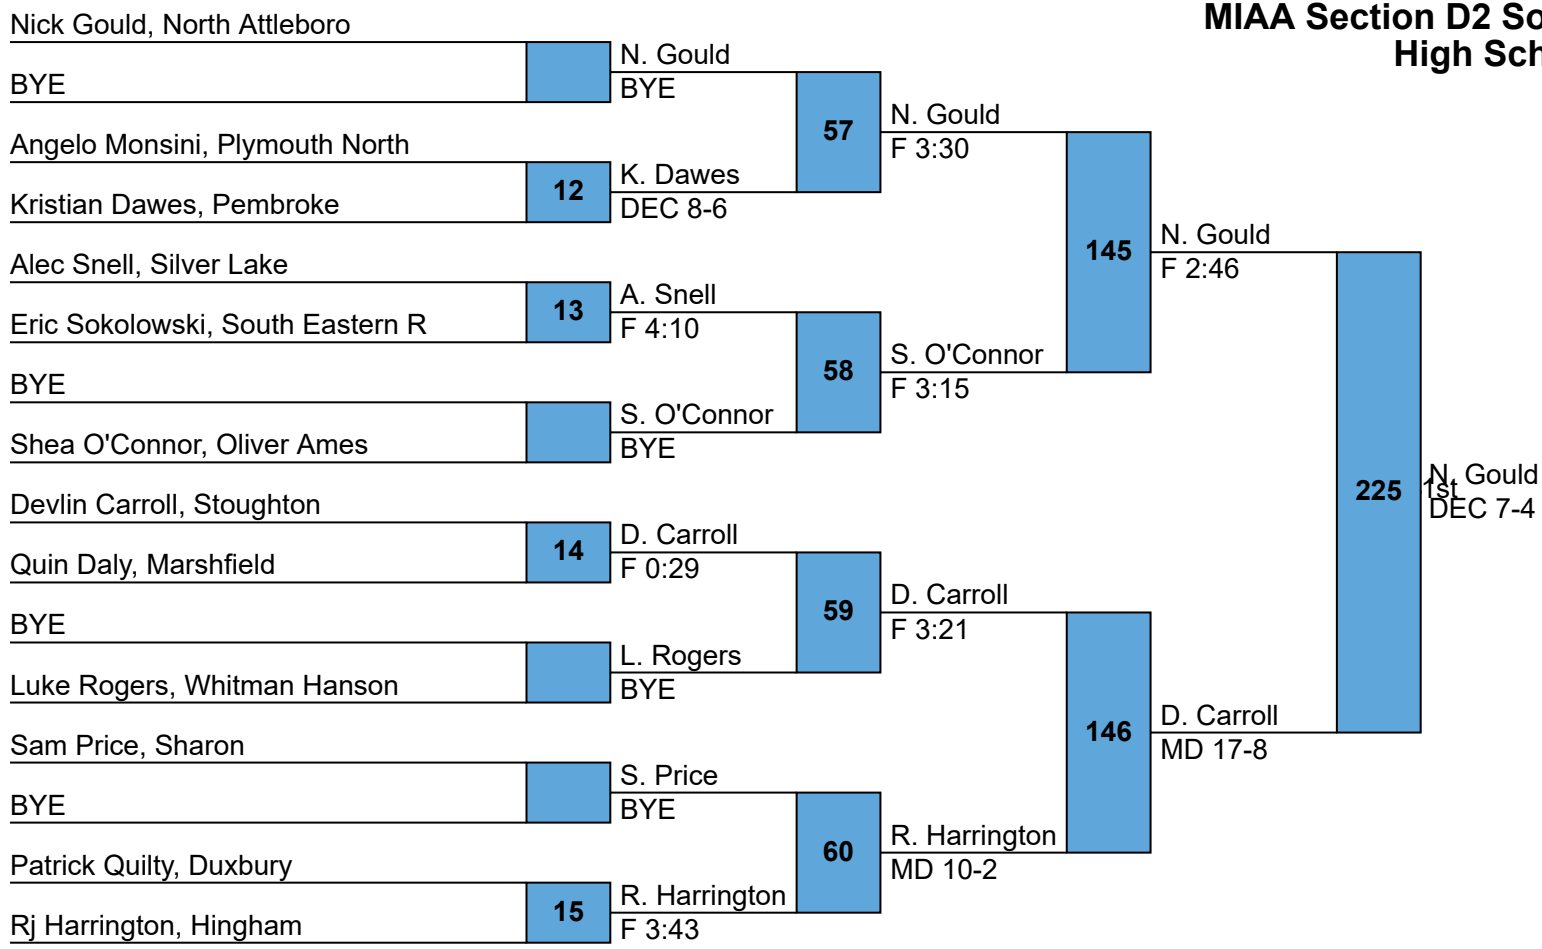

**MIAA Section D2 South
High School
145**