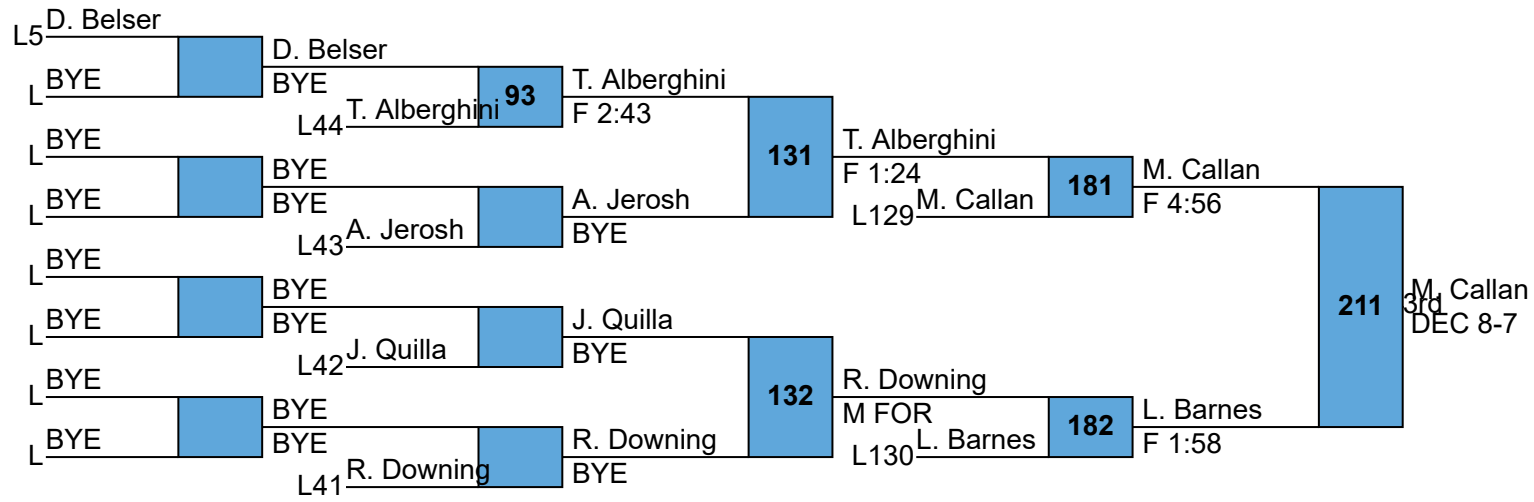

**MIAA Section D2 South
High School
120**