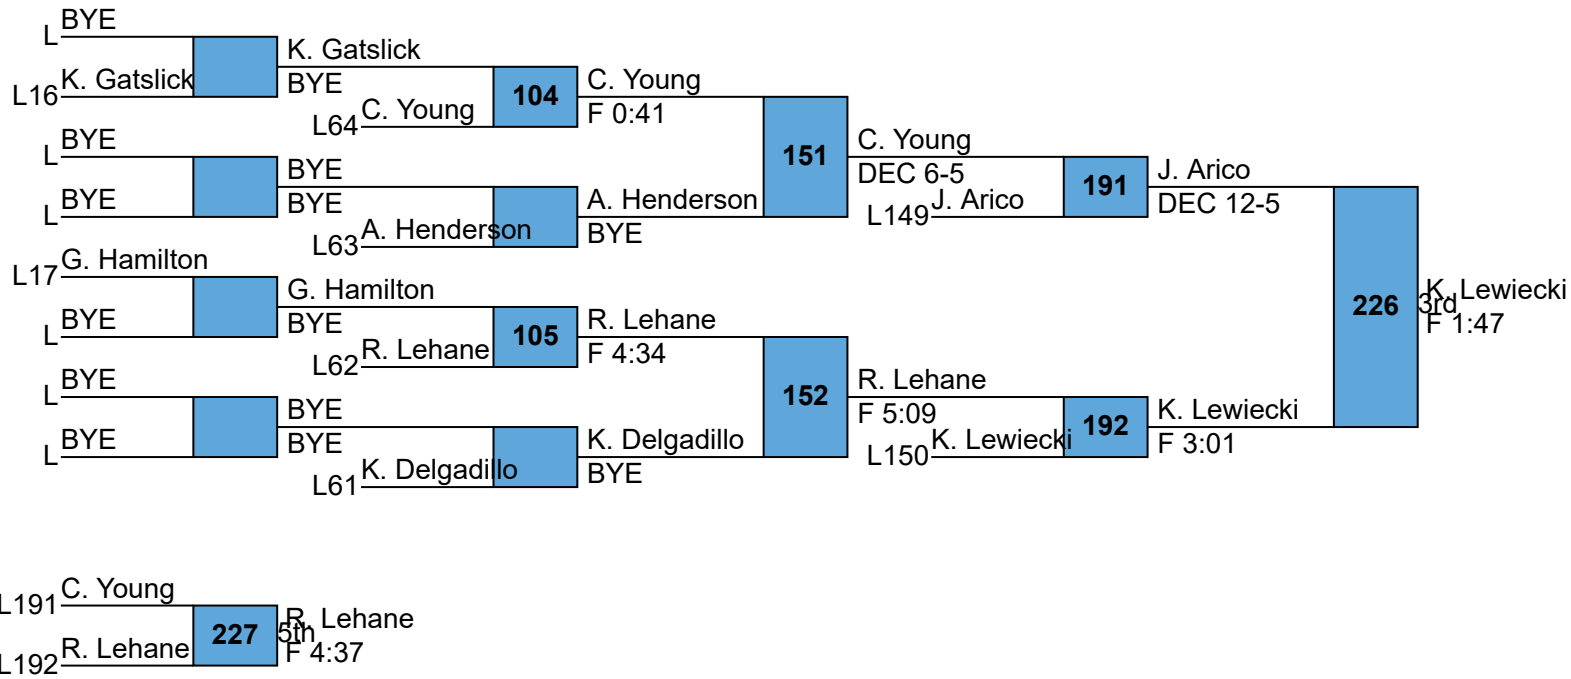

**MIAA Section D2 South
High School
152**