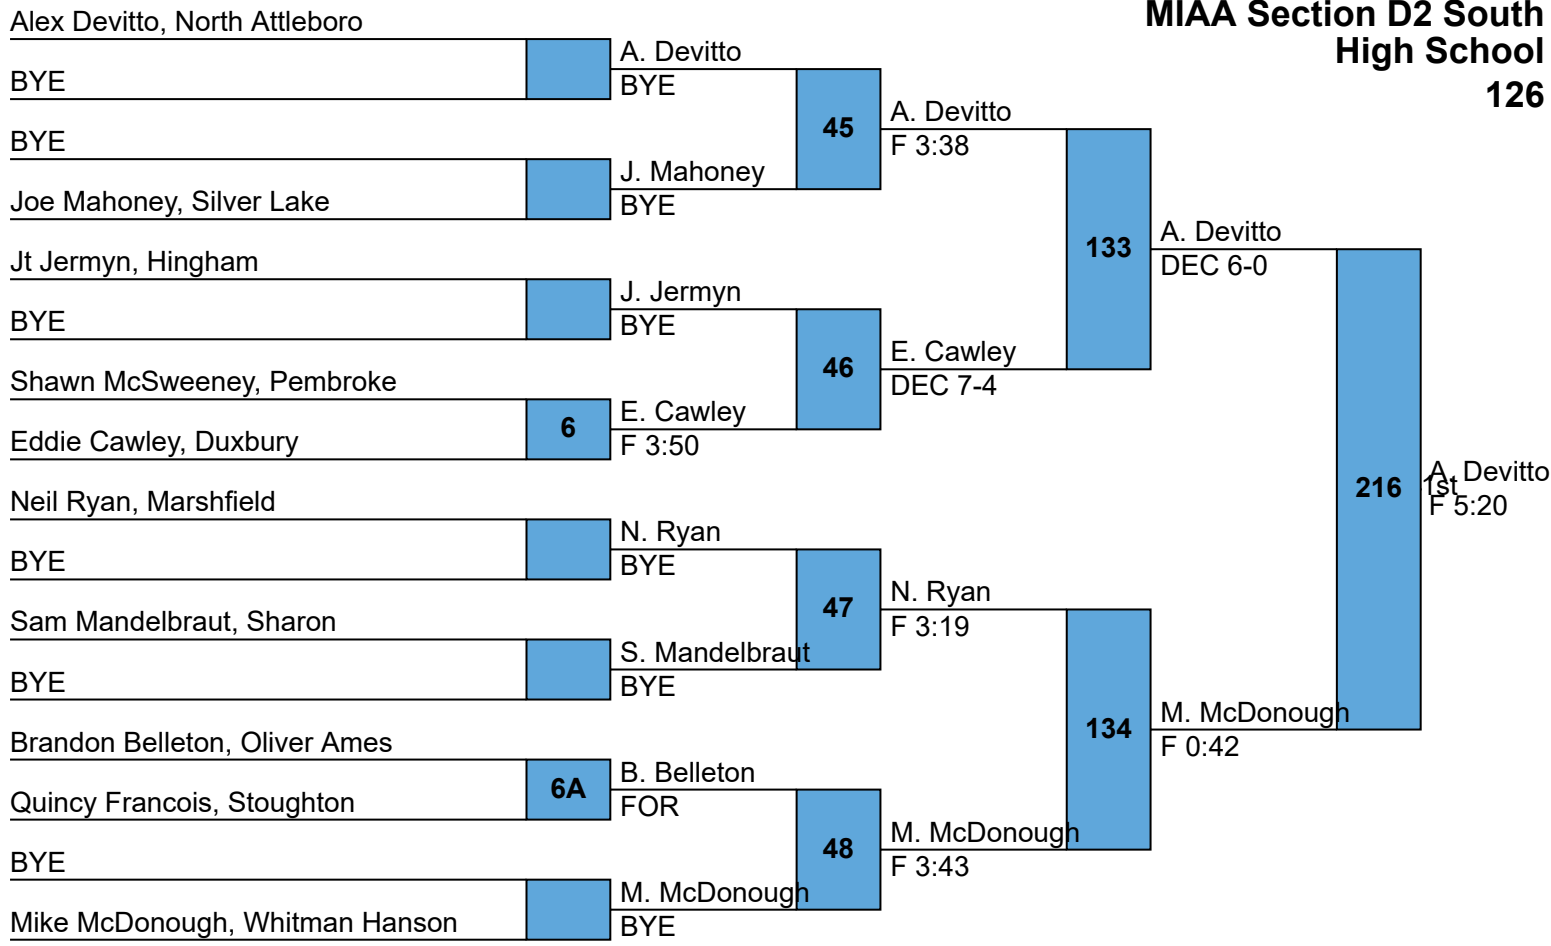

2016 MIAA Division II South Section Tournament

| Place | Team | Points | 1st | 2nd | 3rd | 4th | 5th | 6th |
|-------|-----------------|--------|-----|-----|-----|-----|-----|-----|
| 1 | North Attleboro | 287.5 | 5 | 5 | | 1 | 3 | |
| 2 | Hingham | 207 | | 1 | 5 | 3 | 2 | 1 |
| 3 | Marshfield | 158 | 2 | | 4 | | 2 | 1 |
| 4 | Sharon | 137 | 3 | 1 | 1 | 1 | | |
| 5 | Oliver Ames | 127 | 1 | 1 | 1 | | 1 | 5 |
| 6 | Whitman-Hanson | 119 | 1 | 1 | | 3 | | 2 |
| 7 | Duxbury | 118.5 | 1 | | 1 | 3 | 2 | 1 |
| 8 | Silver Lake | 114 | 1 | 2 | | 1 | 2 | 1 |
| 9 | Stoughton | 79 | | 1 | 1 | | 1 | 1 |
| 10 | Plymouth North | 59 | | 1 | | 1 | 1 | |
| 11 | Pembroke | 58 | | | 1 | 1 | | 1 |
| 12 | South Eastern | 27 | | 1 | | | | 1 |

**MIAA Section D2 South
High School
113**

**MIAA Section D2 South
High School
120**

**MIAA Section D2 South
High School
126**

**MIAA Section D2 South
High School
132**

| | | | | | |
|------------------------------------|---|-------------|--|--|--|
| Mike Botello, Hingham | | M. Botello | | | |
| Alex Iverson, Stoughton | 7 | F 1:14 | | | |
| BYE | | | | | |
| Kyle Tamulevich, Whitman Hanson | | BYE | | | |
| Liston Funai, Oliver Ames | | L. Funai | | | |
| Frank Falcone, Pembroke | 8 | MD 9-0 | | | |
| BYE | | | | | |
| Brandon Graveline, North Attleboro | | BYE | | | |
| Jacob Cincotta, Marshfield | | J. Cincotta | | | |
| BYE | | BYE | | | |
| BYE | | | | | |
| Nathan Ikeda, Duxbury | | BYE | | | |
| Nathan Carroll, Silver Lake | | N. Carroll | | | |
| BYE | | BYE | | | |
| Daniel Burnell, South Eastern R | | L. Stillman | | | |
| Luke Stillman, Sharon | 9 | F 2:47 | | | |