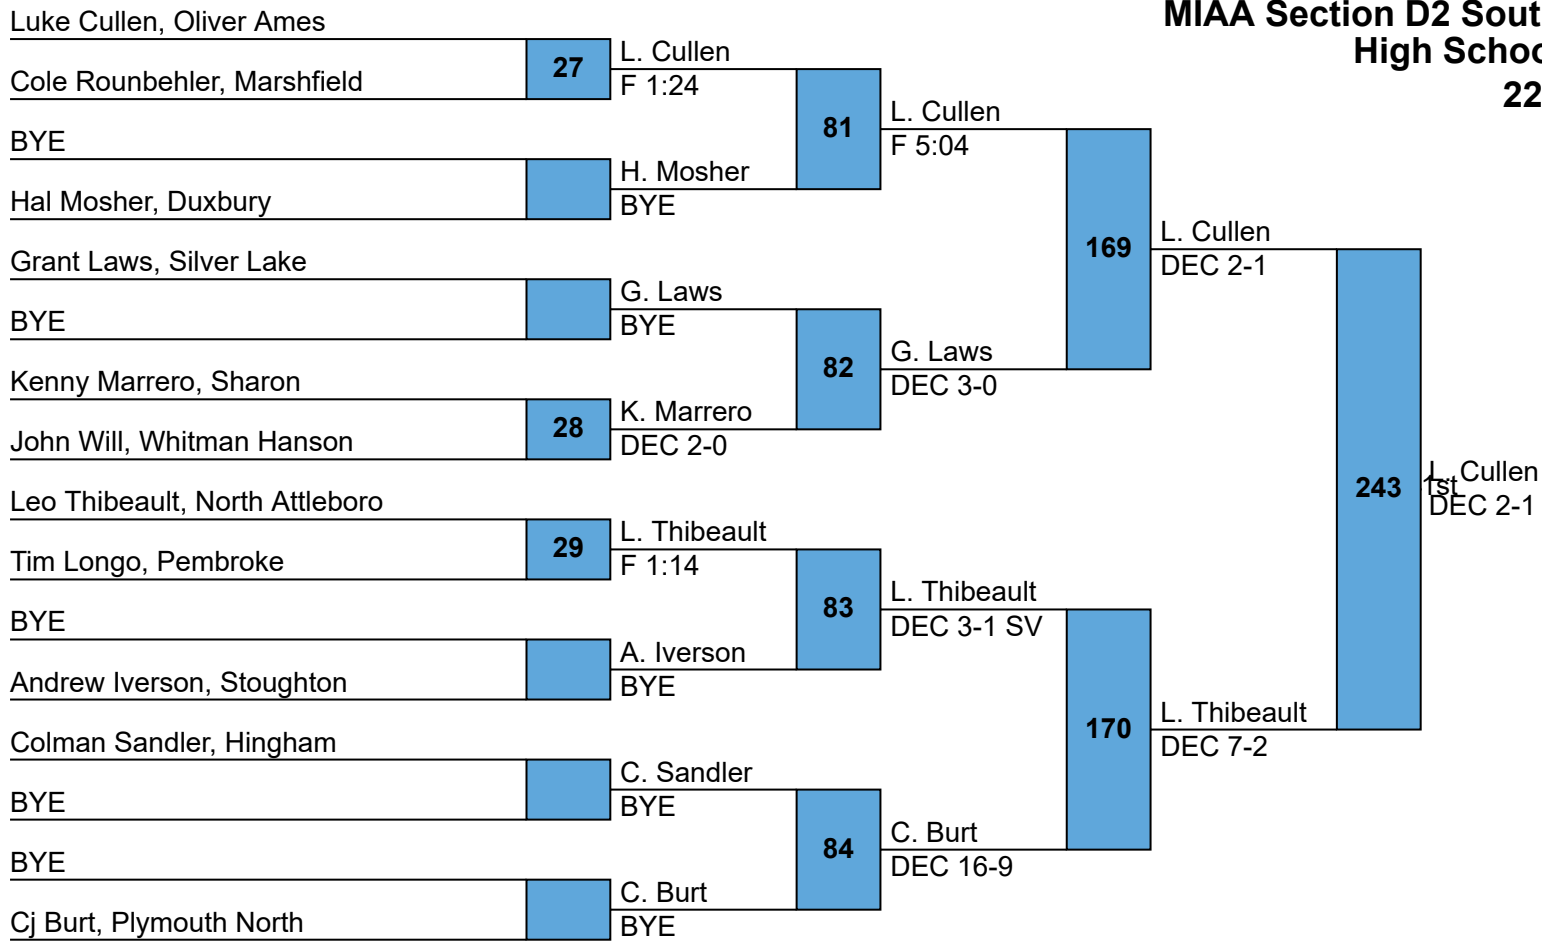

**MIAA Section D2 South
High School
220**