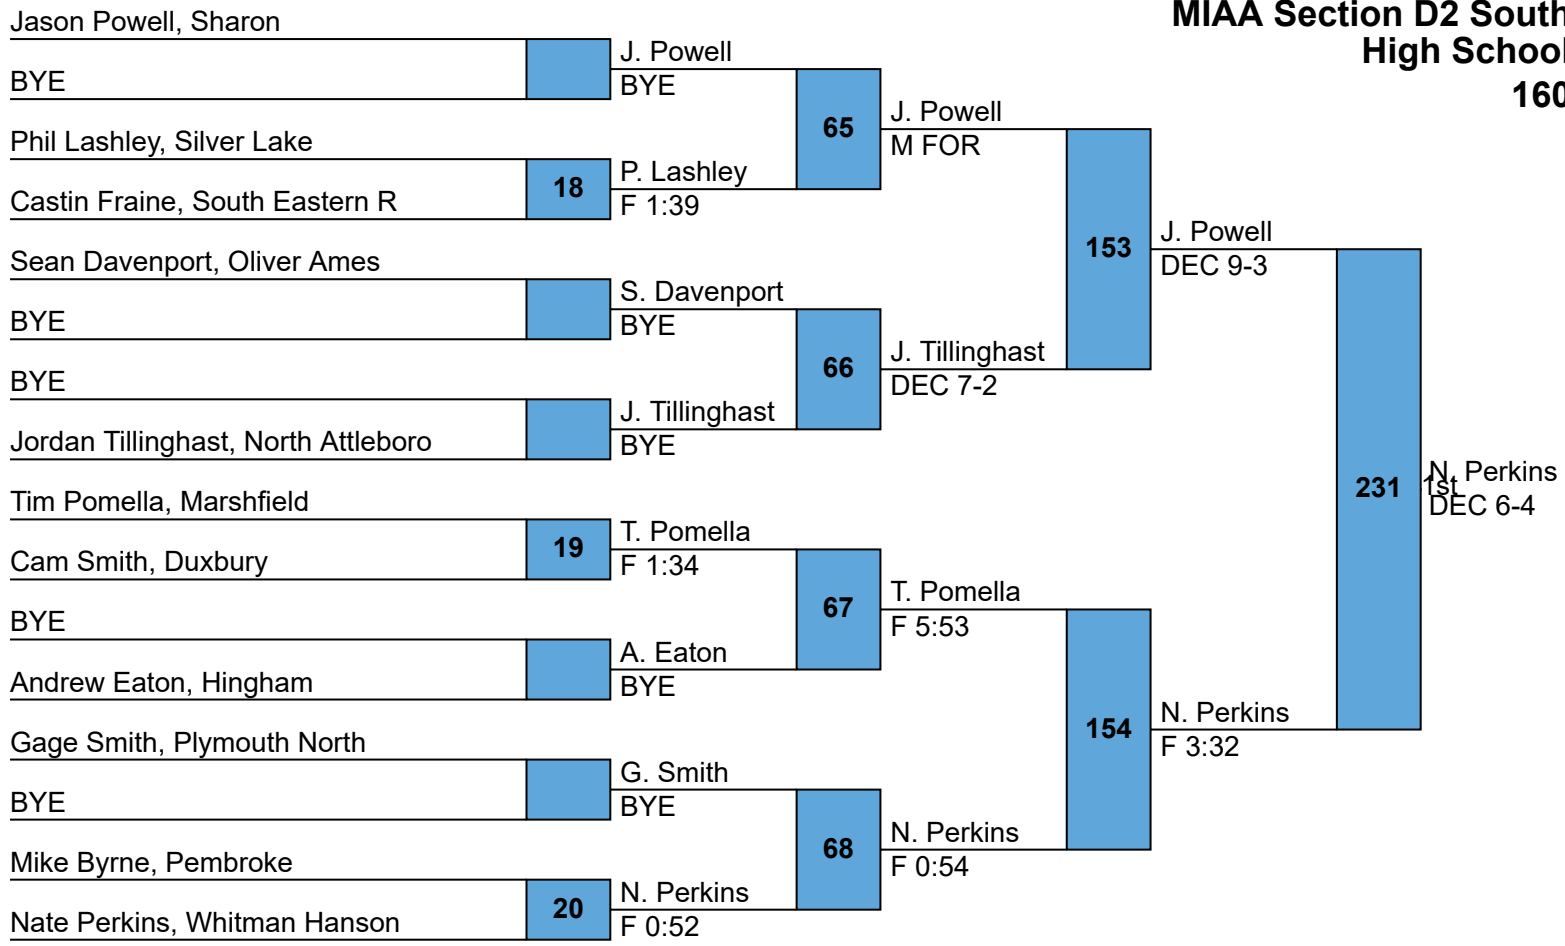

**MIAA Section D2 South
High School
145**

**MIAA Section D2 South
High School
152**

**MIAA Section D2 South
High School
160**

**MIAA Section D2 South
High School
182**

Nick Morrison, North Attleboro

BYE N. Morrison
BYE 73