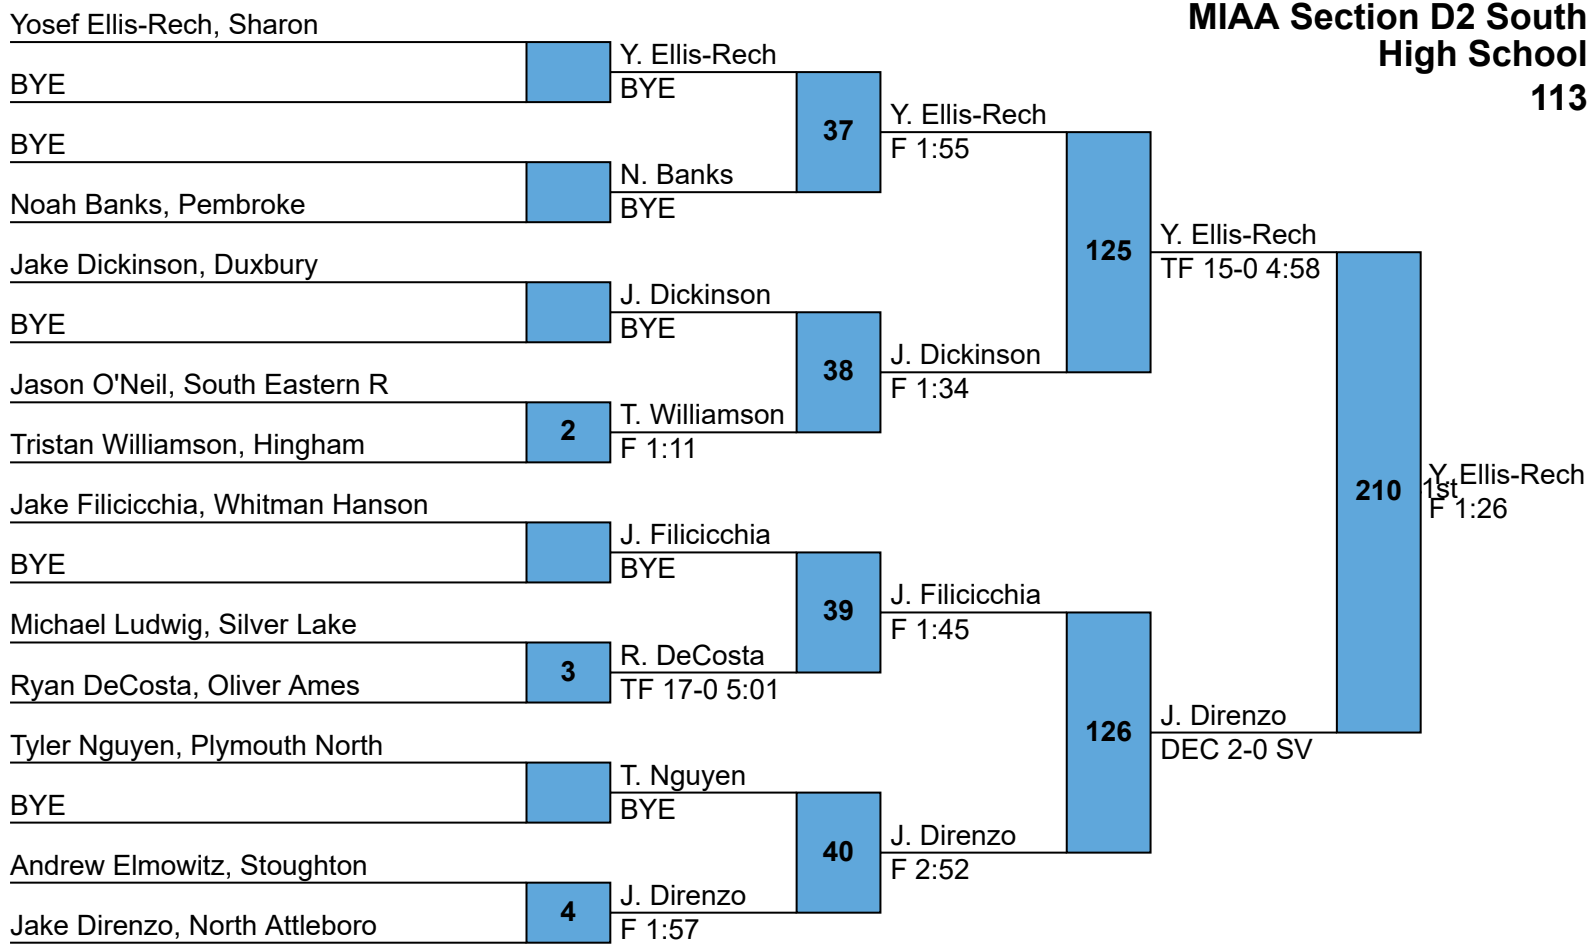

2016 MIAA Division II South Section Tournament

| Place | Team | Points | 1st | 2nd | 3rd | 4th | 5th | 6th |
|-------|-----------------|--------|-----|-----|-----|-----|-----|-----|
| 1 | North Attleboro | 287.5 | 5 | 5 | | 1 | 3 | |
| 2 | Hingham | 207 | | 1 | 5 | 3 | 2 | 1 |
| 3 | Marshfield | 158 | 2 | | 4 | | 2 | 1 |
| 4 | Sharon | 137 | 3 | 1 | 1 | 1 | | |
| 5 | Oliver Ames | 127 | 1 | 1 | 1 | | 1 | 5 |
| 6 | Whitman-Hanson | 119 | 1 | 1 | | 3 | | 2 |
| 7 | Duxbury | 118.5 | 1 | | 1 | 3 | 2 | 1 |
| 8 | Silver Lake | 114 | 1 | 2 | | 1 | 2 | 1 |
| 9 | Stoughton | 79 | | 1 | 1 | | 1 | 1 |
| 10 | Plymouth North | 59 | | 1 | | 1 | 1 | |
| 11 | Pembroke | 58 | | | 1 | 1 | | 1 |
| 12 | South Eastern | 27 | | 1 | | | | 1 |

**MIAA Section D2 South
High School
113**

**MIAA Section D2 South
High School
120**

**MIAA Section D2 South
High School
126**

**MIAA Section D2 South
High School
132**

| | | | | | |
|------------------------------------|---|-------------|--|--|--|
| Mike Botello, Hingham | | M. Botello | | | |
| Alex Iverson, Stoughton | 7 | F 1:14 | | | |
| BYE | | | | | |
| Kyle Tamulevich, Whitman Hanson | | BYE | | | |
| Liston Funai, Oliver Ames | | L. Funai | | | |
| Frank Falcone, Pembroke | 8 | MD 9-0 | | | |
| BYE | | | | | |
| Brandon Graveline, North Attleboro | | BYE | | | |
| Jacob Cincotta, Marshfield | | J. Cincotta | | | |
| BYE | | BYE | | | |
| BYE | | | | | |
| Nathan Ikeda, Duxbury | | BYE | | | |
| Nathan Carroll, Silver Lake | | N. Carroll | | | |
| BYE | | BYE | | | |
| Daniel Burnell, South Eastern R | | L. Stillman | | | |
| Luke Stillman, Sharon | 9 | F 2:47 | | | |