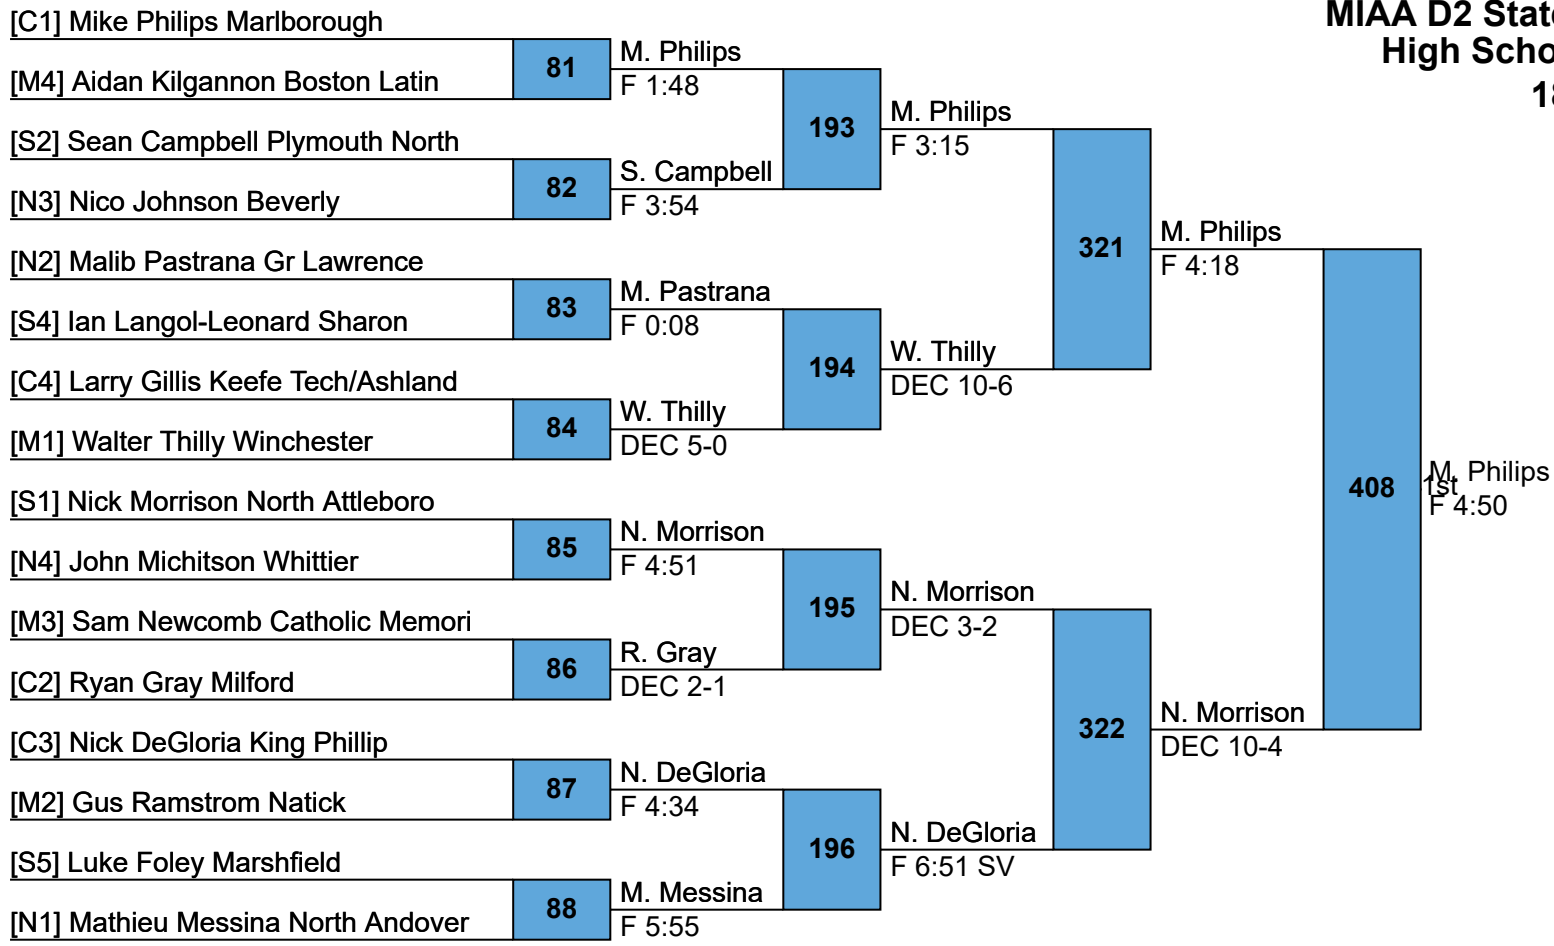

L349 D. Carroll					
L350 N. Gould	390	5th DEC 6-4			

L307 R. Harrington					
L308 B. Hiltz	391	7th DEC 9-4			

MIAA D2 States
High School
152

MIAA D2 States
High School
160

MIAA D2 States
High School
170

MIAA D2 States
High School
182

**MIAA D2 States
High School
195**

**MIAA D2 States
High School
220**

MIAA D2 States
High School
285