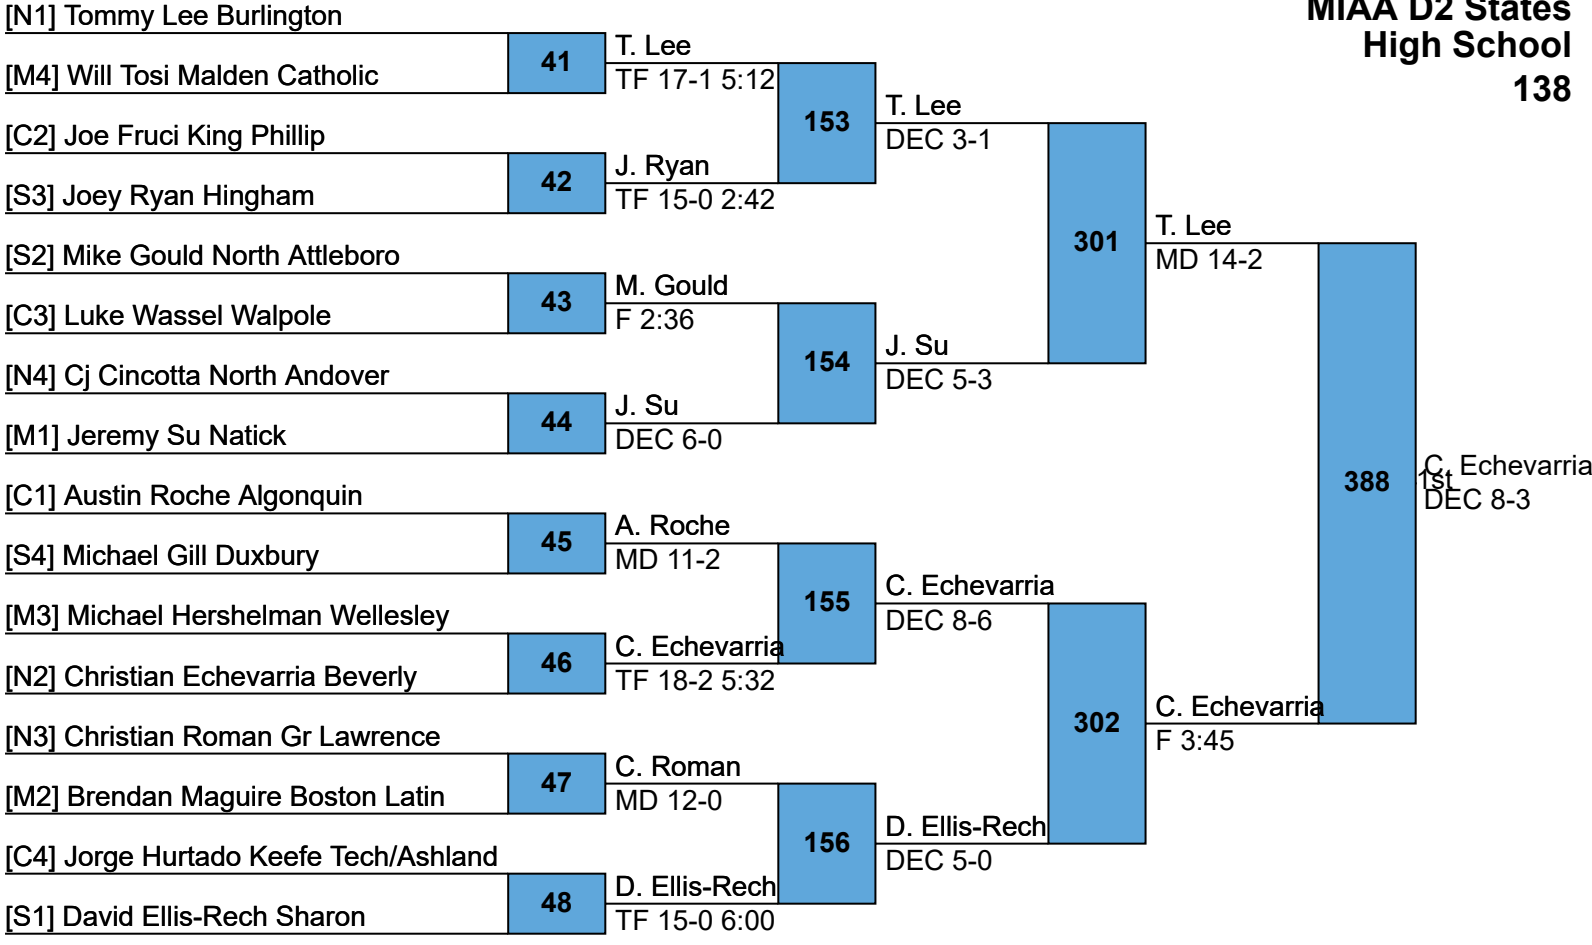

MIAA D2 States
High School
138

**MIAA D2 States
High School
145**

[C1] Lucas Cordio Nashoba Regional		L. Cordio			
[N4] Gavin Henderson Whittier	49	F 3:22			
[M2] Dan Haverty Woburn			161	D. Haverty F 2:23	
[S3] Rj Harrington Hingham	50	DEC 8-2			
[S2] Devlin Carroll Stoughton					305
[M3] Chris Paltrineri Catholic Memori	51	F 1:41		D. Carroll MD 11-1	
[C5] Jake Kerr Algonquin			162		
[N1] Blake Hiltz Tewksbury	52	MD 10-0			
[M1] Tyler Christopher Winchester					
[S4] Luke Rogers Whitman Hanson	53	F 1:30			
[N3] Dan Doherty Central Catholi			163	L. Kaminski DEC 6-4	
[C2] Lukas Kaminski Hopkinton	54	DEC 8-3			
[C3] Cameron Smith King Phillip					306
[N2] Anthony Blatus Gr Lowell	55	DEC 5-2			
[M4] Sylvain Appolon Norwood			164	N. Gould DEC 4-2	
[S1] Nick Gould North Attleboro	56	MD 9-0			

L49 G. Henderson					
L50 R. Harrington	165	F 1:06			
L51 C. Paltrineri					
L52 J. Kerr	166	MD 12-0			
L53 L. Rogers					
L54 D. Doherty	167	F 5:42			
L55 C. Smith					
L56 S. Appolon	168	DEC 7-6			
			249	A. Blatus MD 10-2	
			250	T. Christopher F 1:03	
			251	B. Hiltz MD 10-0	
			252	L. Cordio F 4:06	
			307	T. Christopher F 2:43	
			349	D. Carroll DEC 7-4	
			350	N. Gould MD 22-8	
			308	L. Cordio F 5:10	
			309	L. Kaminski DEC 5-4 TB2	
			389	T. Christopher 3rd M FOR	

L349 D. Carroll					
L350 N. Gould	390	5th DEC 6-4			

L307 R. Harrington					
L308 B. Hiltz	391	7th DEC 9-4