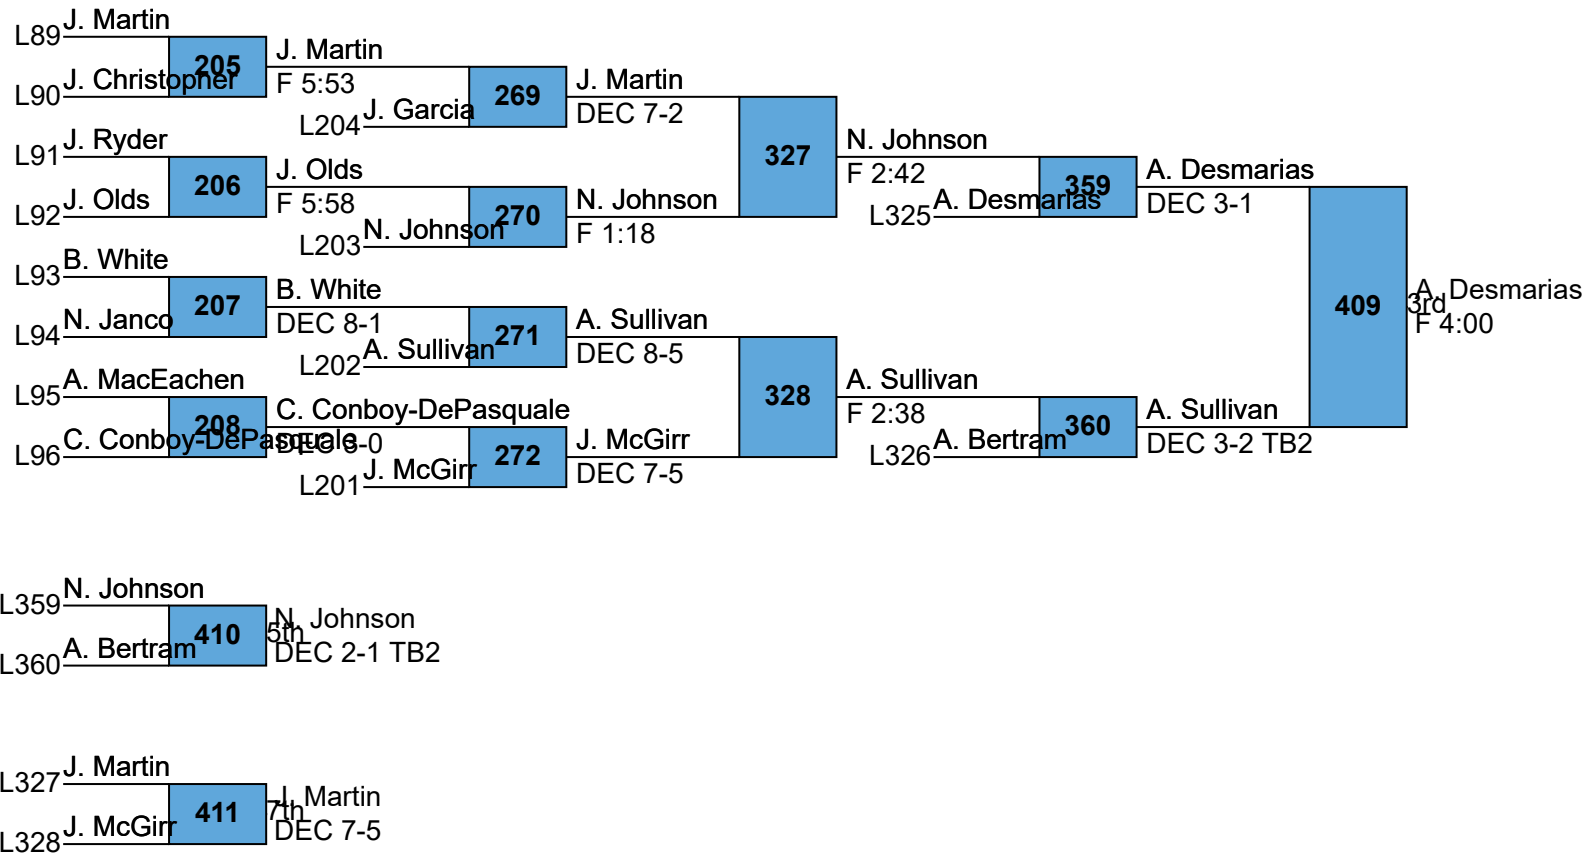

L349 D. Carroll					
L350 N. Gould	390	5th DEC 6-4			

L307 R. Harrington					
L308 B. Hiltz	391	7th DEC 9-4			

MIAA D2 States
High School
152

MIAA D2 States
High School
160

MIAA D2 States
High School
170

MIAA D2 States
High School
182

**MIAA D2 States
High School
195**

**MIAA D2 States
High School
220**

MIAA D2 States
High School
285