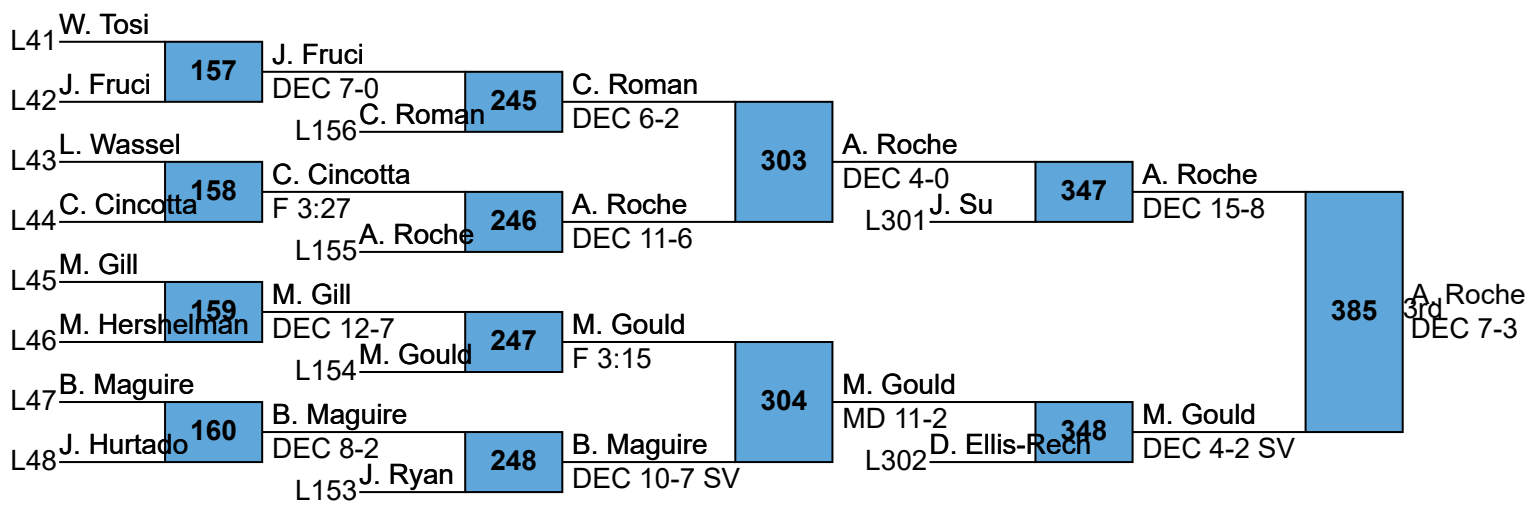

MIAA D2 States
High School
138

**MIAA D2 States
High School
145**

[C1] Lucas Cordio Nashoba Regional		L. Cordio			
[N4] Gavin Henderson Whittier	49	F 3:22			
[M2] Dan Haverty Woburn			161	D. Haverty F 2:23	
[S3] Rj Harrington Hingham	50	DEC 8-2			
[S2] Devlin Carroll Stoughton					305
[M3] Chris Paltrineri Catholic Memori	51	F 1:41		D. Carroll MD 11-1	
[C5] Jake Kerr Algonquin			162		
[N1] Blake Hiltz Tewksbury	52	MD 10-0			
[M1] Tyler Christopher Winchester					
[S4] Luke Rogers Whitman Hanson	53	F 1:30			
[N3] Dan Doherty Central Catholi			163	L. Kaminski DEC 6-4	
[C2] Lukas Kaminski Hopkinton	54	DEC 8-3			
[C3] Cameron Smith King Phillip					306
[N2] Anthony Blatus Gr Lowell	55	DEC 5-2			
[M4] Sylvain Appolon Norwood			164	N. Gould DEC 4-2	
[S1] Nick Gould North Attleboro	56	MD 9-0			

L49 G. Henderson					
L50 R. Harrington	165	F 1:06			
L51 C. Paltrineri					
L52 J. Kerr	166	MD 12-0			
L53 L. Rogers					
L54 D. Doherty	167	F 5:42			
L55 C. Smith					
L56 S. Appolon	168	DEC 7-6			
			249	A. Blatus MD 10-2	
			250	T. Christopher F 1:03	
			251	B. Hiltz MD 10-0	
			252	L. Cordio F 4:06	
			307	T. Christopher F 2:43	
			349	D. Carroll DEC 7-4	
			350	N. Gould MD 22-8	
			308	L. Cordio F 5:10	
			309	L. Kaminski DEC 5-4 TB2	
			389	T. Christopher 3rd M FOR	

L349 D. Carroll					
L350 N. Gould	390	5th DEC 6-4			

L307 R. Harrington					
L308 B. Hiltz	391	7th DEC 9-4