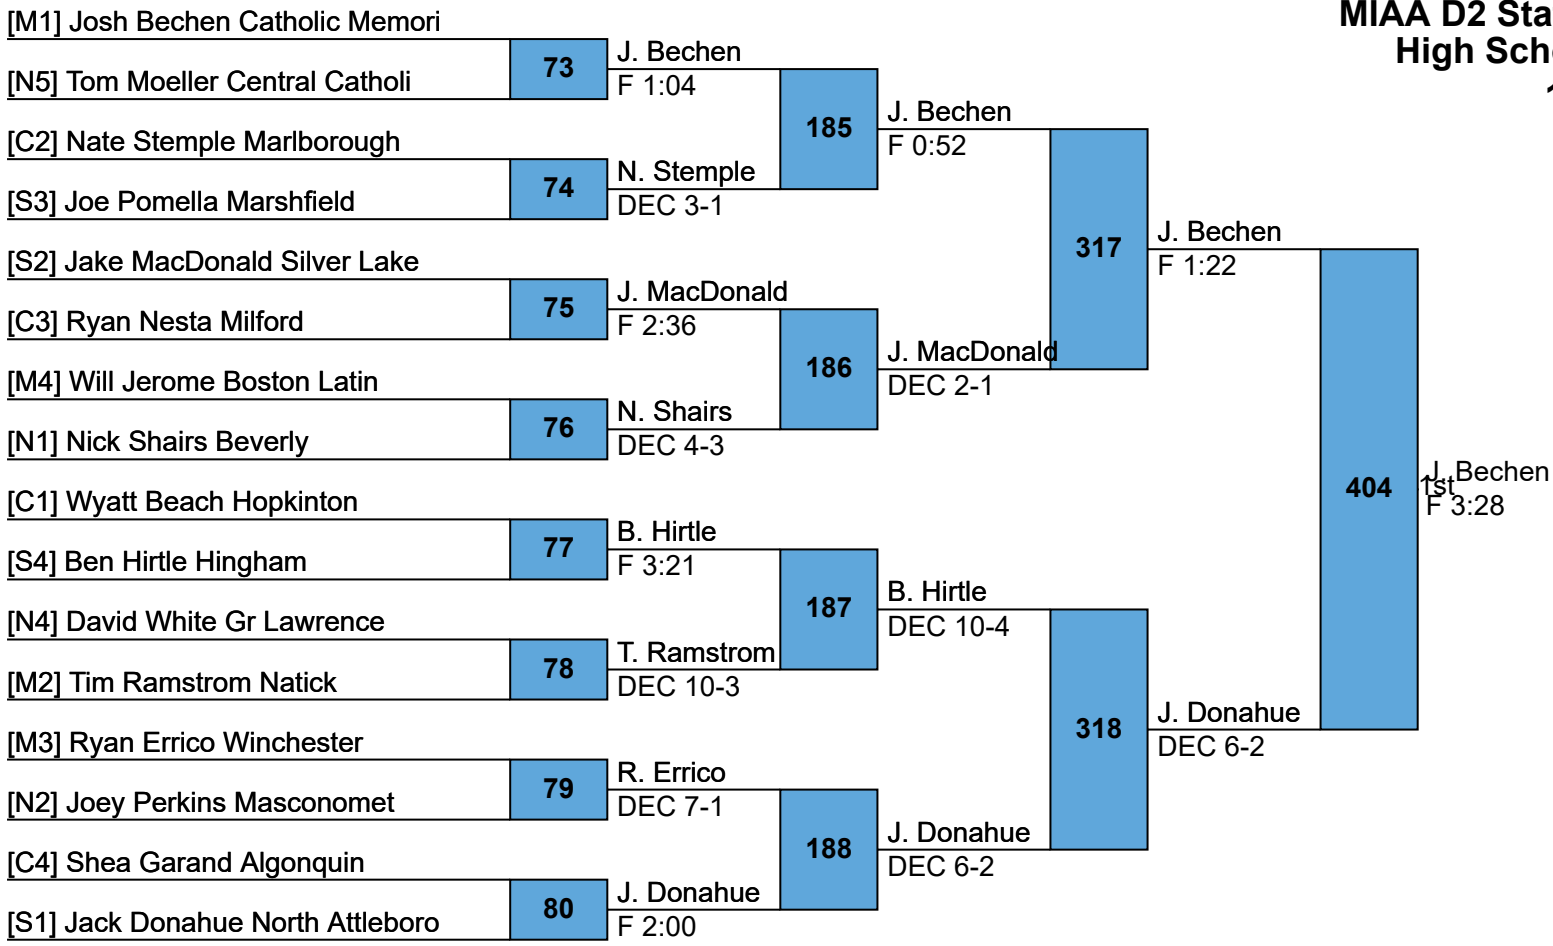

L349 D. Carroll					
L350 N. Gould	390	5th DEC 6-4			

L307 R. Harrington					
L308 B. Hiltz	391	7th DEC 9-4			

MIAA D2 States
High School
152

MIAA D2 States
High School
160

MIAA D2 States
High School
170

MIAA D2 States
High School
182

**MIAA D2 States
High School
195**

**MIAA D2 States
High School
220**

MIAA D2 States
High School
285