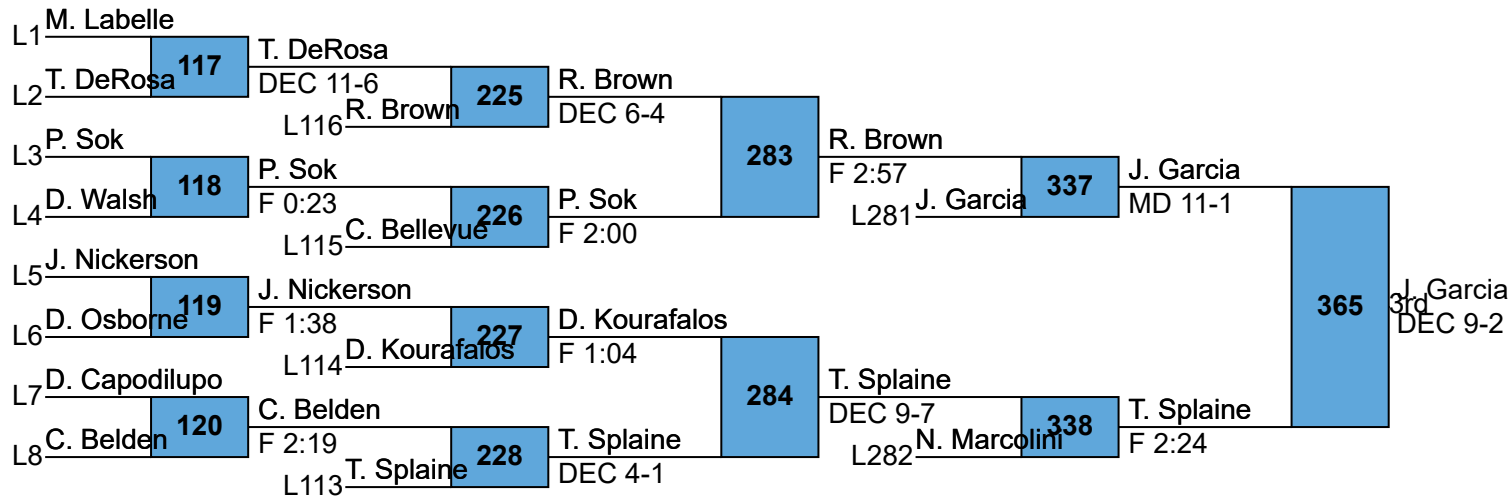

MIAA D2 States
High School
106

MIAA D2 States
High School
113

[M1] Bryson McEachin Winchester		B. McEachin						
[C4] Jon Tessler Keefe Tech/Ashland	9	F 3:22						
[S2] Jake Drenzo North Attleboro				121	B. McEachin DEC 9-4			
[N3] Jake Thomas Beverly	10	J. Drenzo DEC 2-1						
[N2] Dylan McAteer Tewksbury						285	J. Golden DEC 3-2 UTB	
[S3] Jake Dickinson Duxbury	11	D. McAteer F 2:27						
[M4] Richard Swierk Malden Catholic				122	J. Golden F 5:38			
[C1] Jack Golden Algonquin	12	J. Golden F 2:44						
[S1] Yosef Ellis-Rech Sharon								
[N4] Will Glover Lynnfield/N Rea	13	Y. Ellis-Rech TF 16-1						
[C3] Carlos Terrinha Milford				123	Y. Ellis-Rech F 1:27			
[M2] Yossakorn Sangkakorn Arlington	14	C. Terrinha DEC 7-4						
[M3] Jeff Marsh Natick								
[C2] Mike Shea Walpole	15	J. Marsh F 5:13						
[S4] Jake Filicicchia Whitman Hanson				124	R. Rossetti F 1:49			
[N1] Ron Rossetti Gr Lowell	16	R. Rossetti F 3:25						

L9	J. Tessler								
L10	J. Thomas	125	J. Thomas DEC 3-0						
L11	J. Dickinson		J. Marsh DEC 1-0						
L12	R. Swierk	126	J. Dickinson F 1:55			287	C. Terrinha DEC 7-4		
L13	W. Glover		C. Terrinha F 4:25						
L14	Y. Sangkakorn	127	Y. Sangkakorn MD 18-2						
L15	M. Shea		D. McAteer F 0:47						
L16	J. Filicicchia	128	M. Shea F 5:21						
			J. Drenzo F 3:51						
L125	J. Marsh	229	J. Marsh DEC 1-0						
L126	C. Terrinha	230	C. Terrinha F 4:25						
L127	D. McAteer	231	D. McAteer F 0:47						
L128	M. Shea	232	M. Shea F 3:51						
L285	B. McEachin	339	B. McEachin DEC 6-4						
L286	Y. Ellis-Rech	340	Y. Ellis-Rech F 1:29						
L287	J. Marsh								
L288	D. McAteer	371	D. McAteer F 1:06						

L339	B. McEachin								
L340	M. Shea	370	M. Shea F 0:41						

L287	J. Marsh								
L288	D. McAteer	371	D. McAteer F 1:06