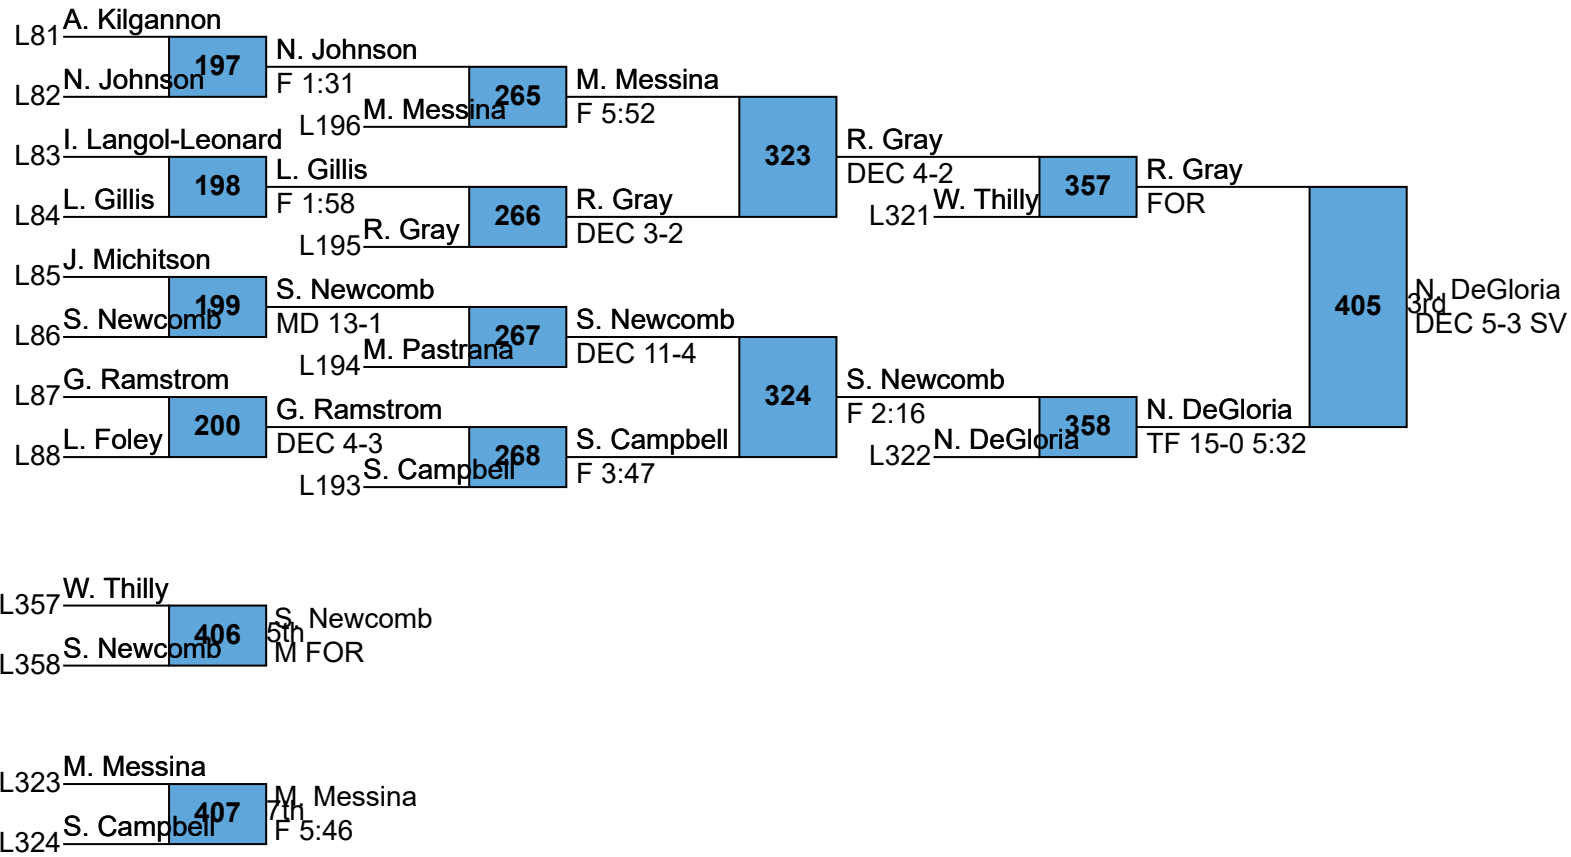

L349 D. Carroll					
L350 N. Gould	390	5th DEC 6-4			

L307 R. Harrington					
L308 B. Hiltz	391	7th DEC 9-4			

MIAA D2 States
High School
152

MIAA D2 States
High School
160

MIAA D2 States
High School
170

MIAA D2 States
High School
182

**MIAA D2 States
High School
195**

**MIAA D2 States
High School
220**

MIAA D2 States
High School
285