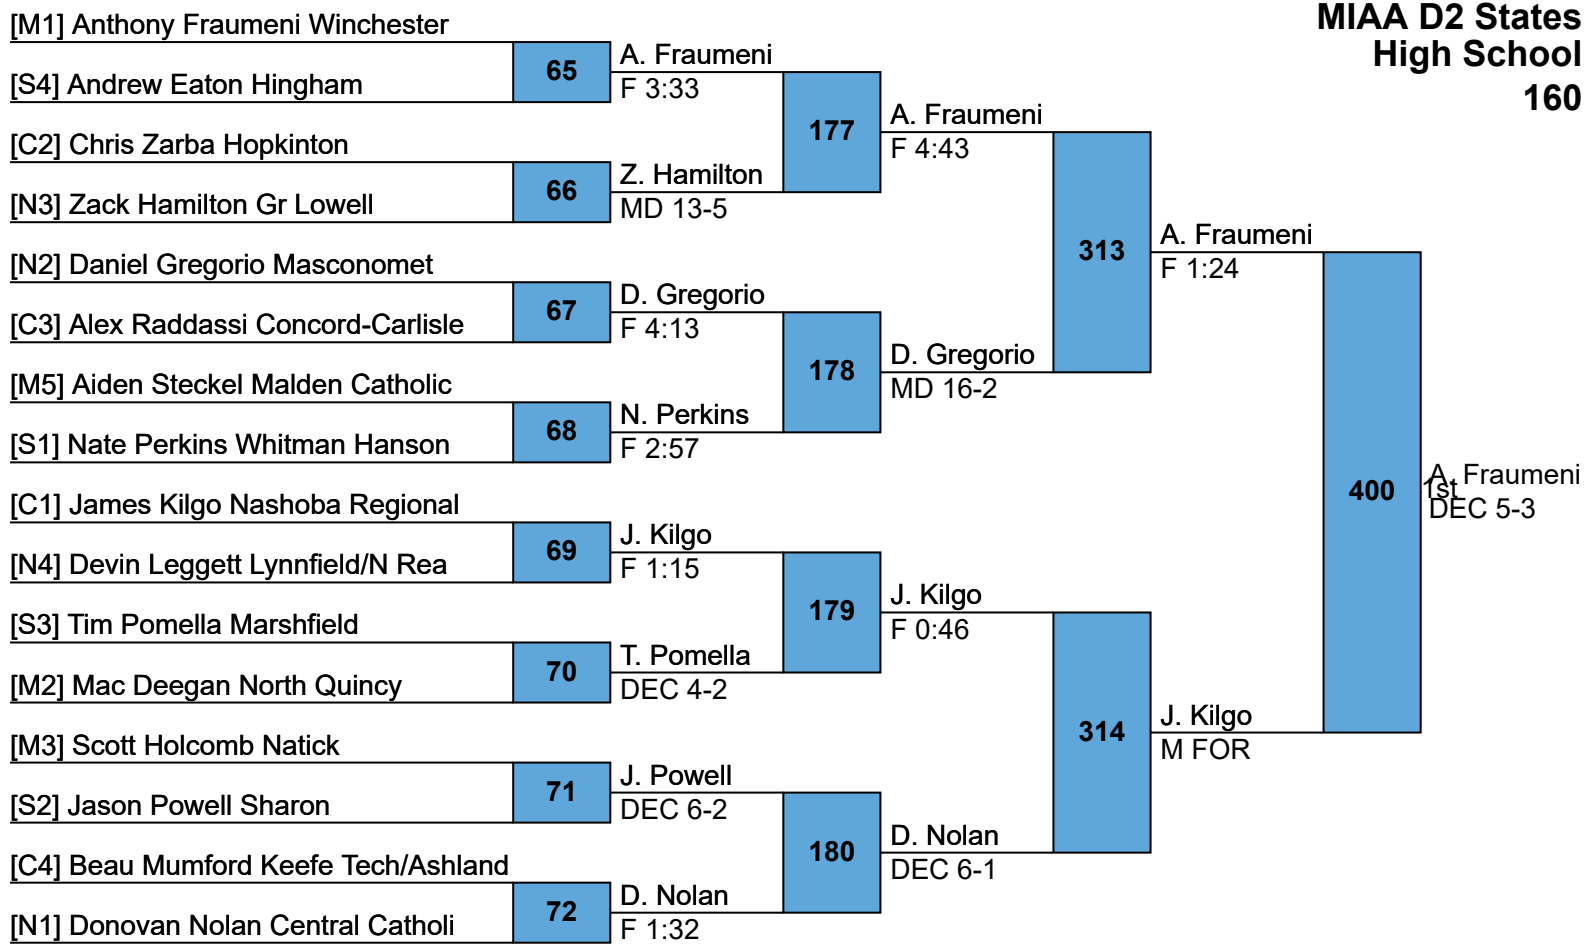

MIAA D2 States
High School
160