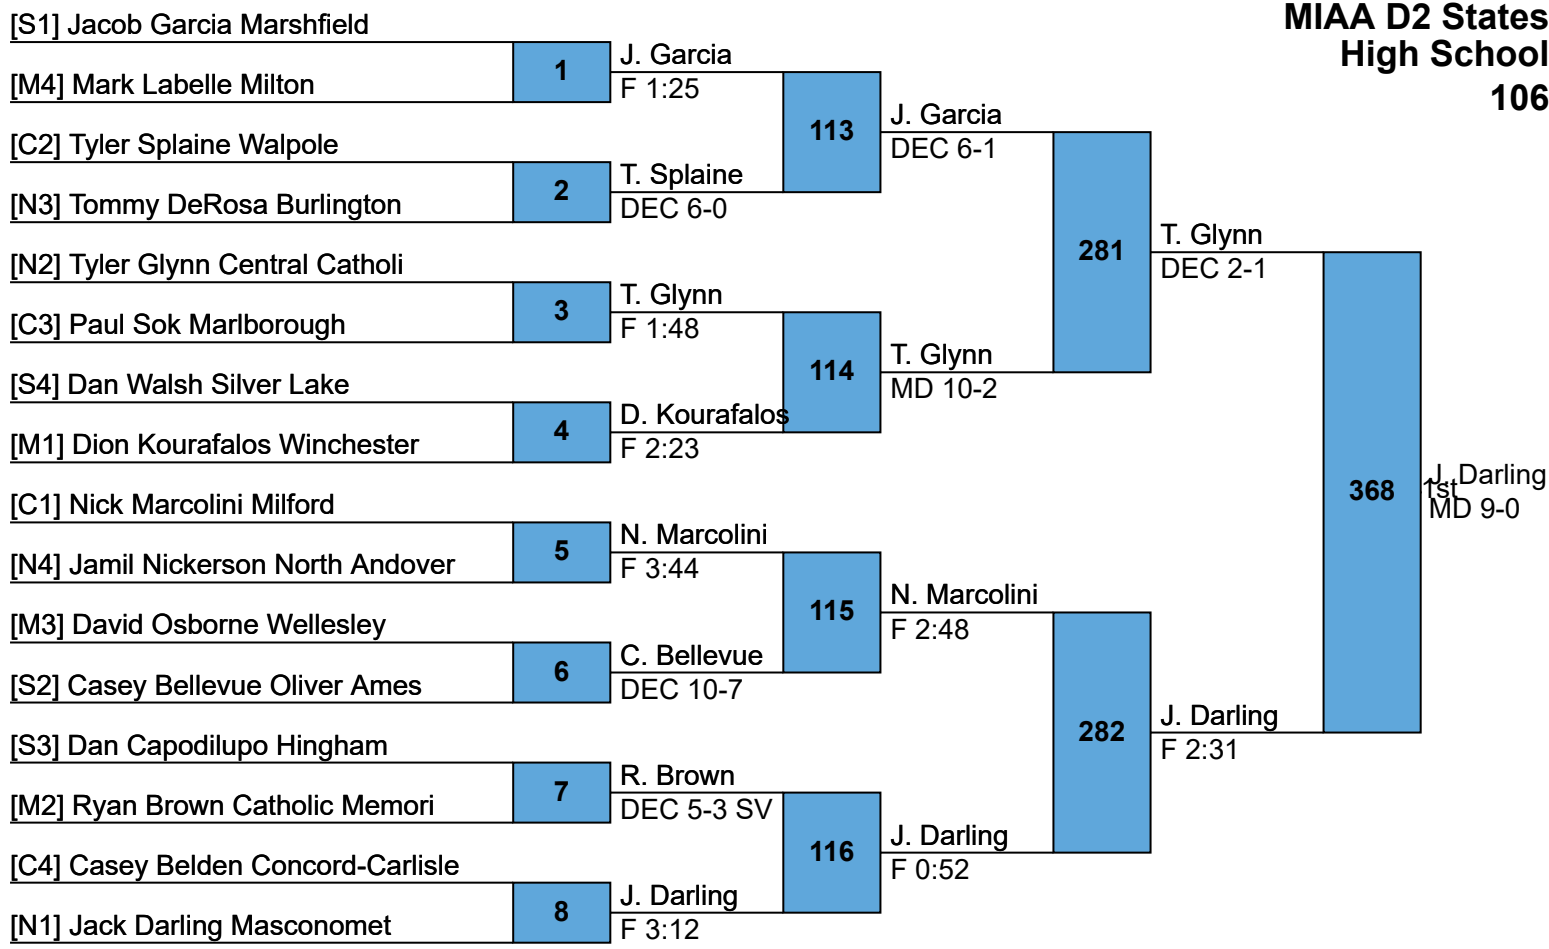

MIAA D2 States
High School
106

MIAA D2 States
High School
113

[M1] Bryson McEachin Winchester		B. McEachin						
[C4] Jon Tessler Keefe Tech/Ashland	9	F 3:22						
[S2] Jake Drenzo North Attleboro				121	B. McEachin DEC 9-4			
[N3] Jake Thomas Beverly	10	J. Drenzo DEC 2-1						
[N2] Dylan McAteer Tewksbury						285	J. Golden DEC 3-2 UTB	
[S3] Jake Dickinson Duxbury	11	D. McAteer F 2:27						
[M4] Richard Swierk Malden Catholic				122	J. Golden F 5:38			
[C1] Jack Golden Algonquin	12	J. Golden F 2:44						
[S1] Yosef Ellis-Rech Sharon								
[N4] Will Glover Lynnfield/N Rea	13	Y. Ellis-Rech TF 16-1						
[C3] Carlos Terrinha Milford				123	Y. Ellis-Rech F 1:27			
[M2] Yossakorn Sangkakorn Arlington	14	C. Terrinha DEC 7-4						
[M3] Jeff Marsh Natick								
[C2] Mike Shea Walpole	15	J. Marsh F 5:13						
[S4] Jake Filicicchia Whitman Hanson				124	R. Rossetti F 1:49			
[N1] Ron Rossetti Gr Lowell	16	R. Rossetti F 3:25						

L9	J. Tessler								
L10	J. Thomas	125	J. Thomas DEC 3-0						
L11	J. Dickinson		J. Marsh DEC 1-0						
L12	R. Swierk	126	J. Dickinson F 1:55			287	C. Terrinha DEC 7-4		
L13	W. Glover		C. Terrinha F 4:25						
L14	Y. Sangkakorn	127	Y. Sangkakorn MD 18-2						
L15	M. Shea		D. McAteer F 0:47						
L16	J. Filicicchia	128	M. Shea F 5:21						
			J. Drenzo F 3:51						
L125	J. Marsh	229	J. Marsh DEC 1-0						
L126	C. Terrinha	230	C. Terrinha F 4:25						
L127	D. McAteer	231	D. McAteer F 0:47						
L128	M. Shea	232	M. Shea F 3:51						
L285	B. McEachin	339	B. McEachin DEC 6-4						
L286	Y. Ellis-Rech	340	Y. Ellis-Rech F 1:29						
L287	J. Marsh								
L288	D. McAteer	371	D. McAteer F 1:06						

L339	B. McEachin								
L340	M. Shea	370	M. Shea F 0:41						

L287	J. Marsh								
L288	D. McAteer	371	D. McAteer F 1:06