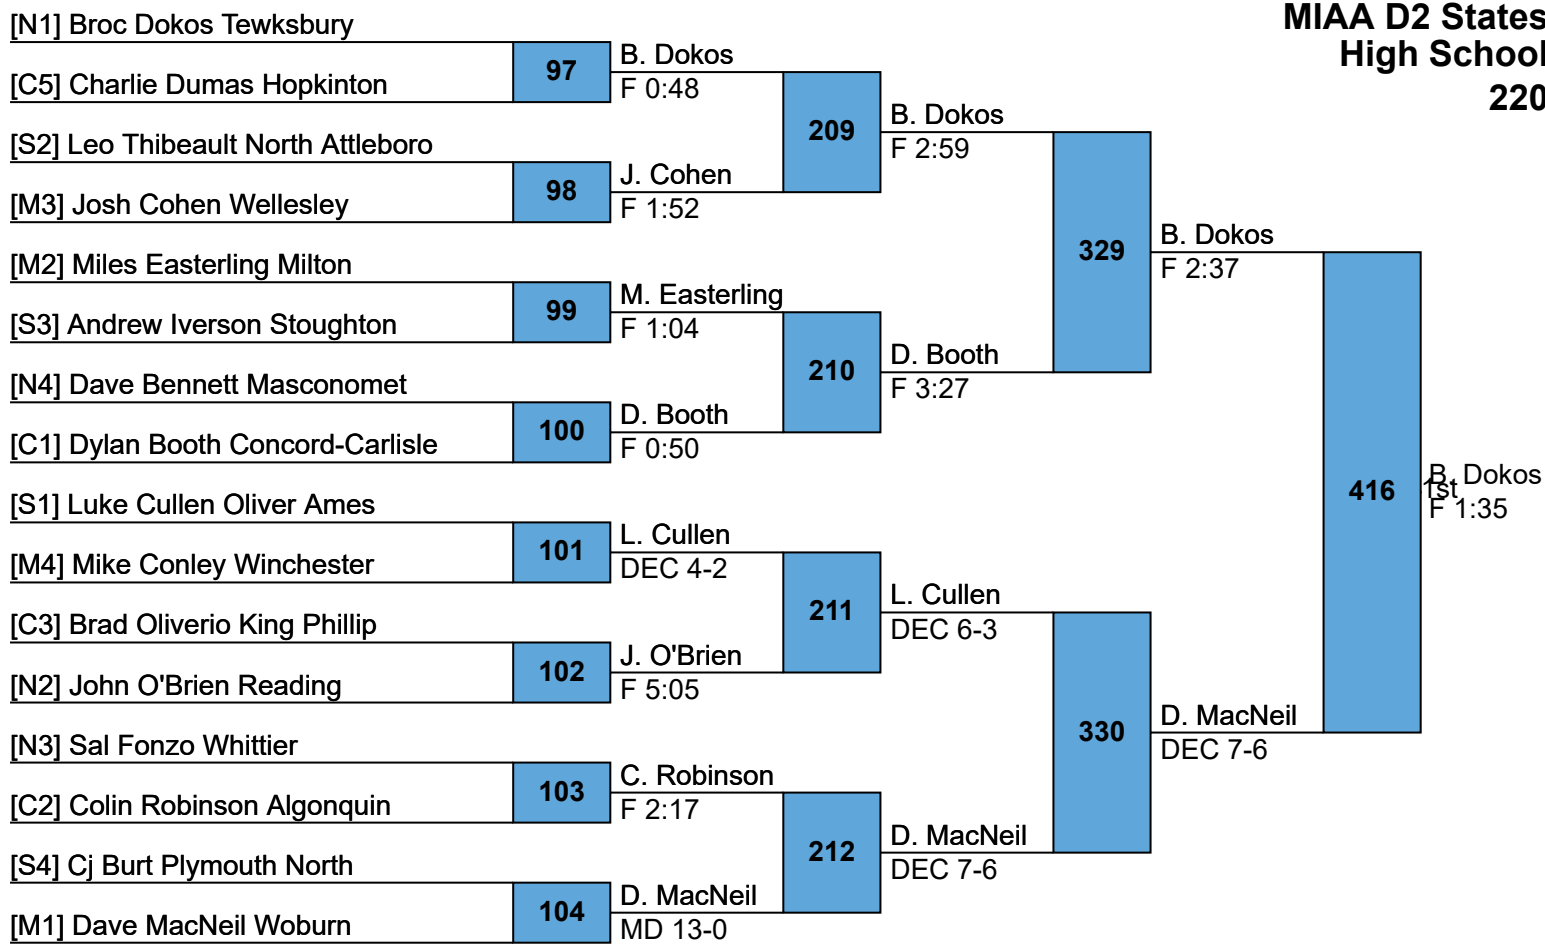

**MIAA D2 States
High School
220**