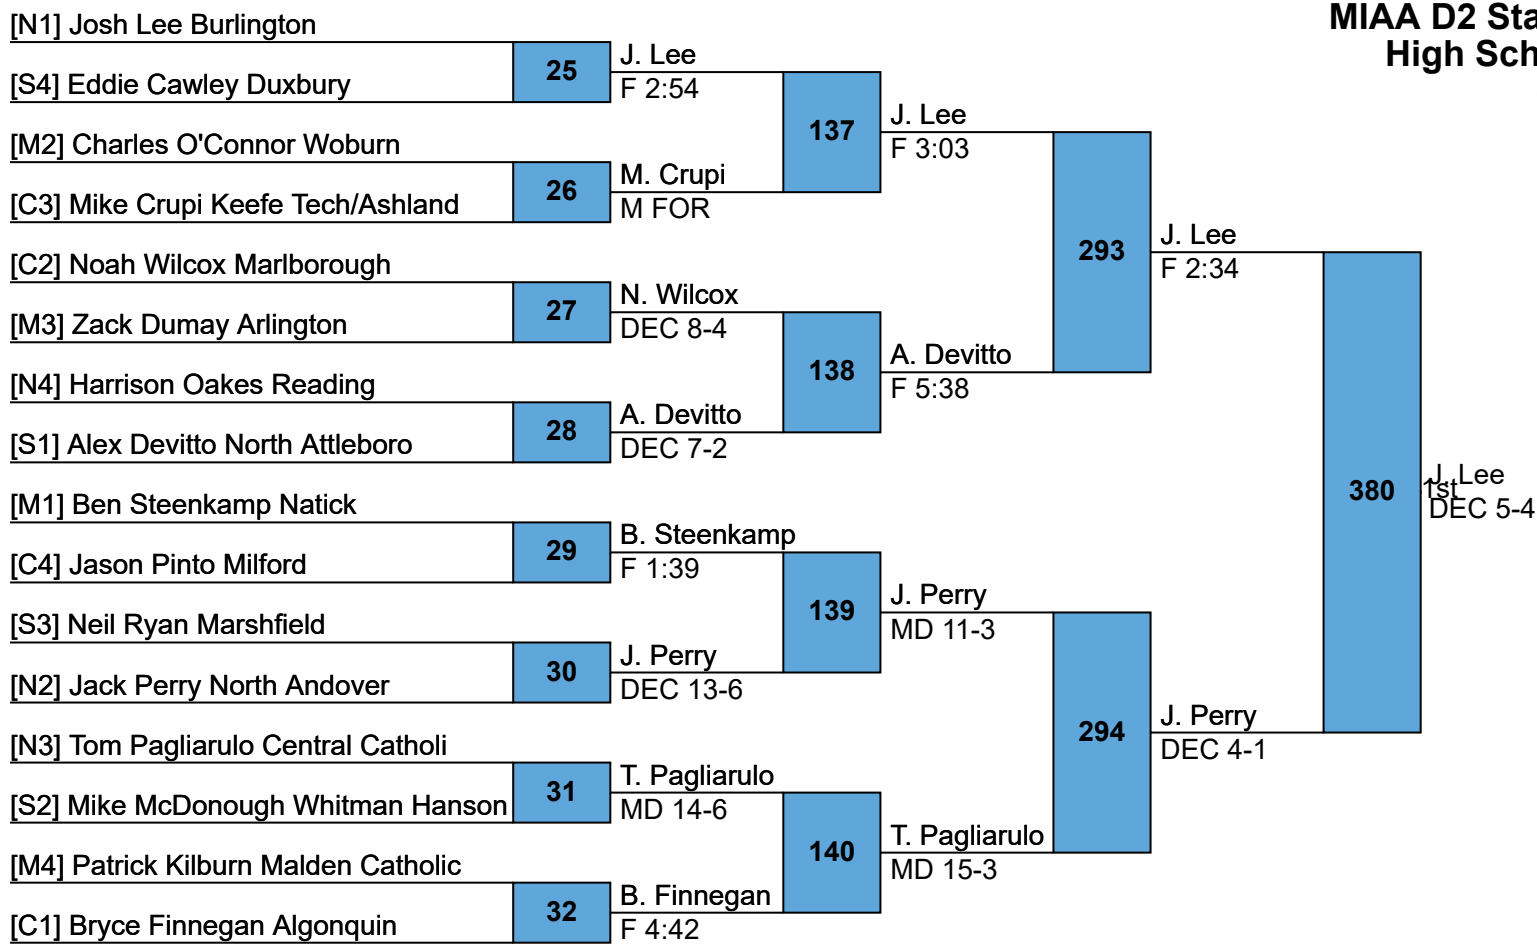

MIAA D2 States
High School
126

MIAA D2 States
High School
132

[M1] Kevin Thomas Natick		K. Thomas			
[S4] Nathan Ikeda Duxbury	33	F 1:01			
[N2] Max Whyman Lynnfield/N Rea			145	K. Thomas	
[C3] Chris Mastroianni Hopkinton	34	DEC 5-0		TF 16-0 5:23	
[C2] Brett Kimball Milford					297
[N3] Johnny Walker Masconomet	35	DEC 8-1			
[M4] Kevin Hearn Catholic Memori			146	L. Stillman	
[S1] Luke Stillman Sharon	36	TF 15-0 2:28		DEC 8-1	
[N1] Joe Sanchez Central Catholi					
[C4] Colin Seastrand Walpole	37	F 1:47			
[S3] Jacob Cincotta Marshfield			147	J. Sanchez	
[M2] Alex Graylin Winchester	38	DEC 6-1		MD 12-2	
[M3] Evan Dew Wellesley					298
[S2] Mike Botello Hingham	39	F 1:22			
[N4] Ahmad Alshrafi Beverly			148	M. Botello	
[C1] Drew Cozzolino Algonquin	40	MD 10-2		DEC 3-0	

L33 N. Ikeda					
L34 C. Mastroianni	149	DEC 5-3			
			241	D. Cozzolino	
L35 J. Walker				DEC 7-1	
L36 K. Hearn	150	F 3:17			299
L37 C. Seastrand				F 5:46	
L38 J. Cincotta	151	F 2:00		L297 L. Stillman	345
L39 E. Dew				DEC 7-0	
L40 A. Alshrafi	152	MD 14-5			
			242	A. Graylin	
				DEC 9-4	
			243	B. Kimball	
				MD 10-2	
					300
				M. Whyman	
				DEC 6-5	
			244	M. Whyman	
				DEC 9-3	
				L298 M. Botello	346
				MD 12-4	

L345 L. Stillman					
L346 M. Whyman	382	MD 12-1			

L299 A. Graylin					
L300 B. Kimball	383	MD 11-2