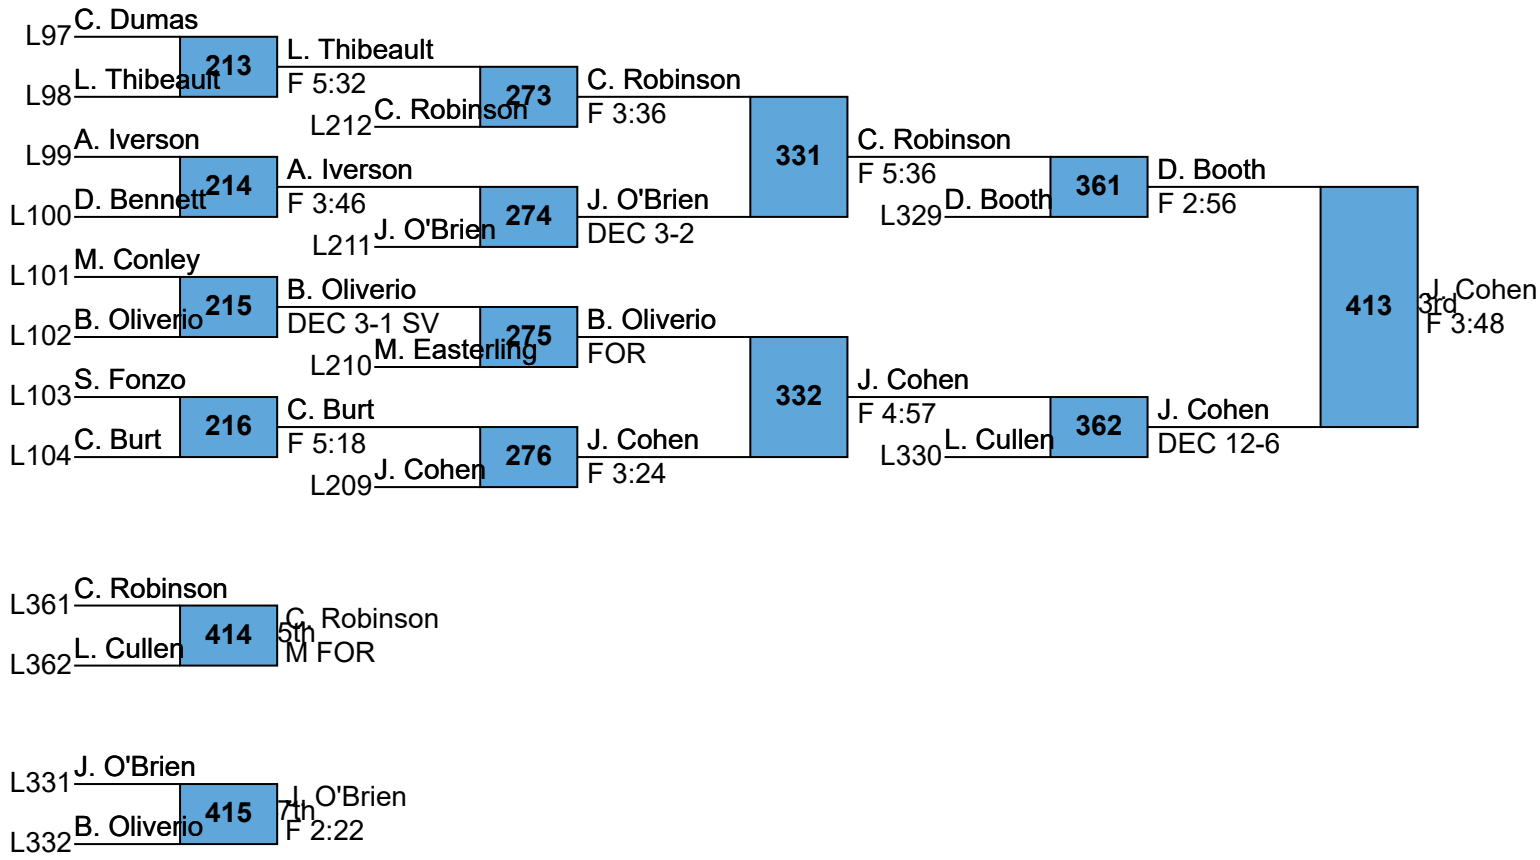

**MIAA D2 States
High School
220**