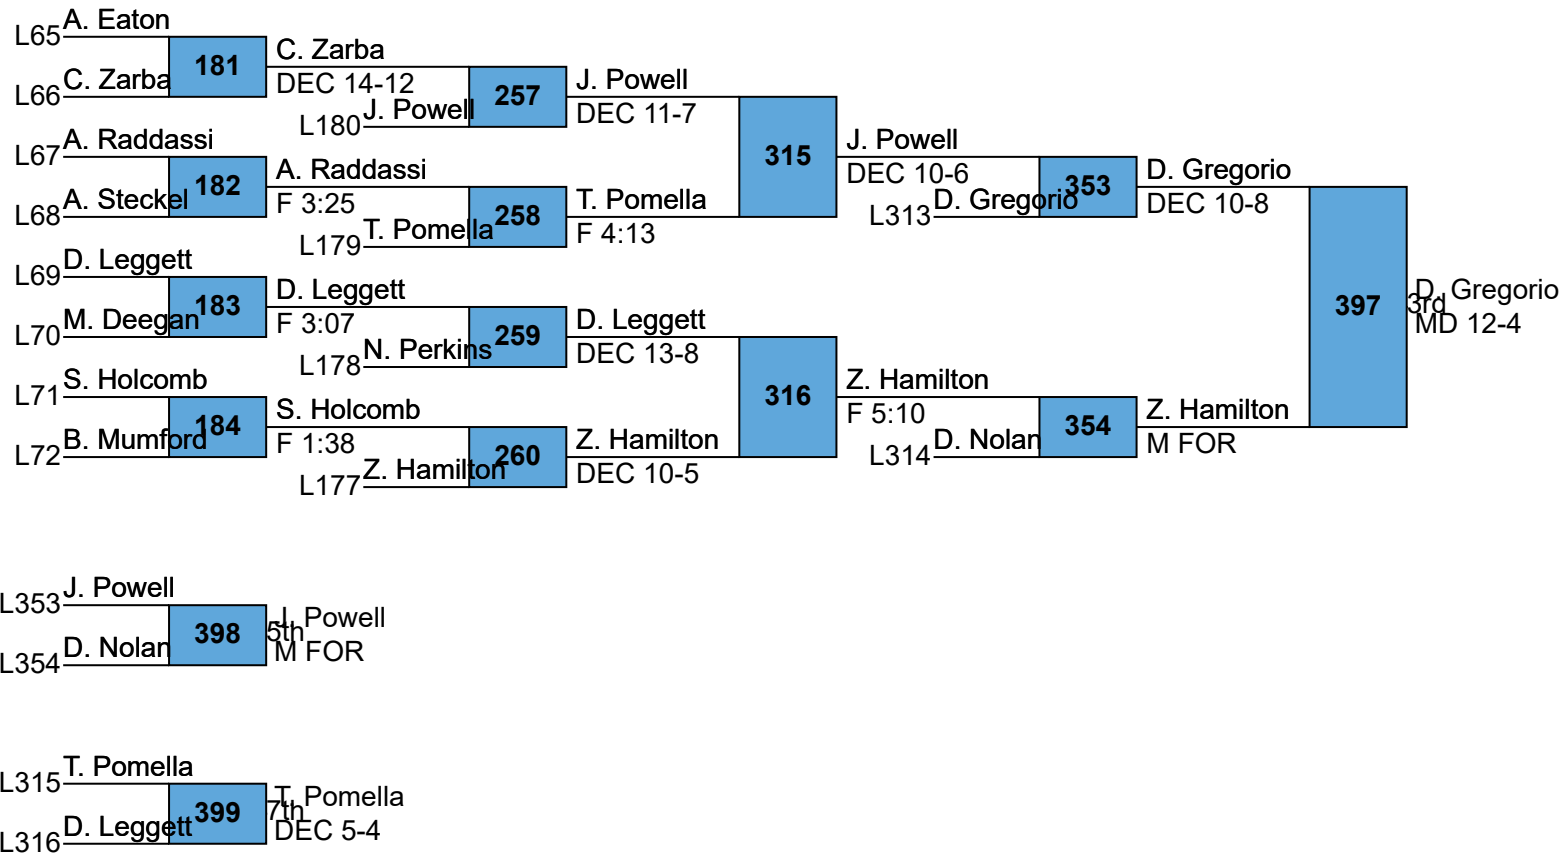

MIAA D2 States
High School
160