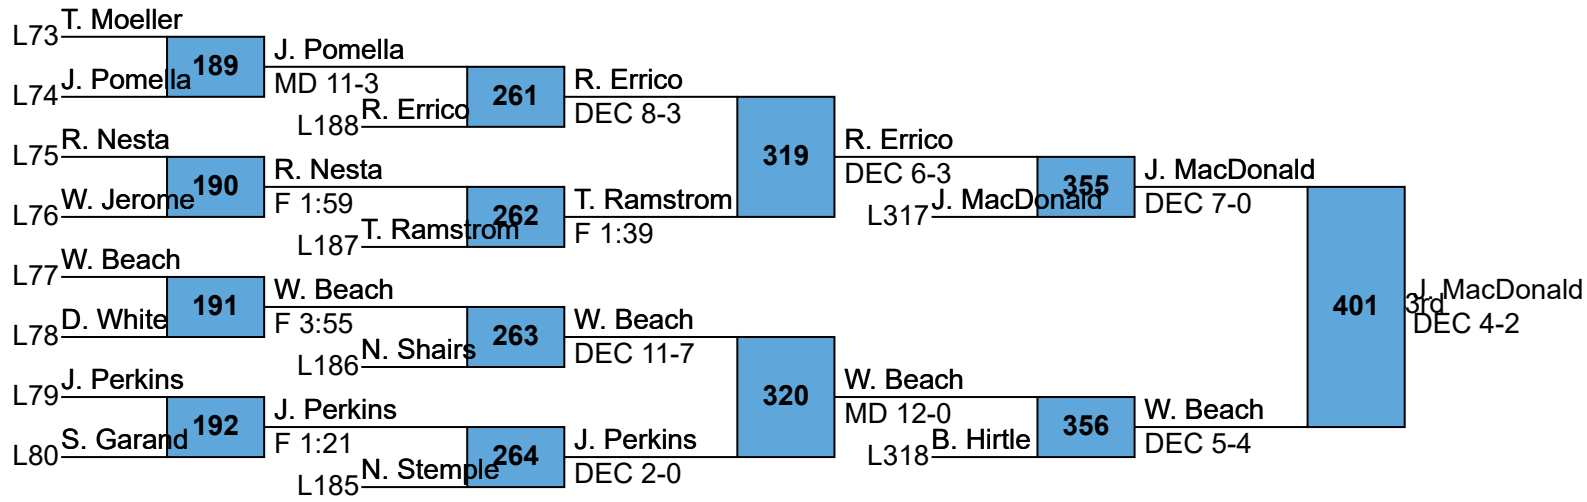

L349 D. Carroll					
L350 N. Gould	390	5th DEC 6-4			

L307 R. Harrington					
L308 B. Hiltz	391	7th DEC 9-4			

MIAA D2 States
High School
152

MIAA D2 States
High School
160

MIAA D2 States
High School
170

MIAA D2 States
High School
182

**MIAA D2 States
High School
195**

**MIAA D2 States
High School
220**

MIAA D2 States
High School
285