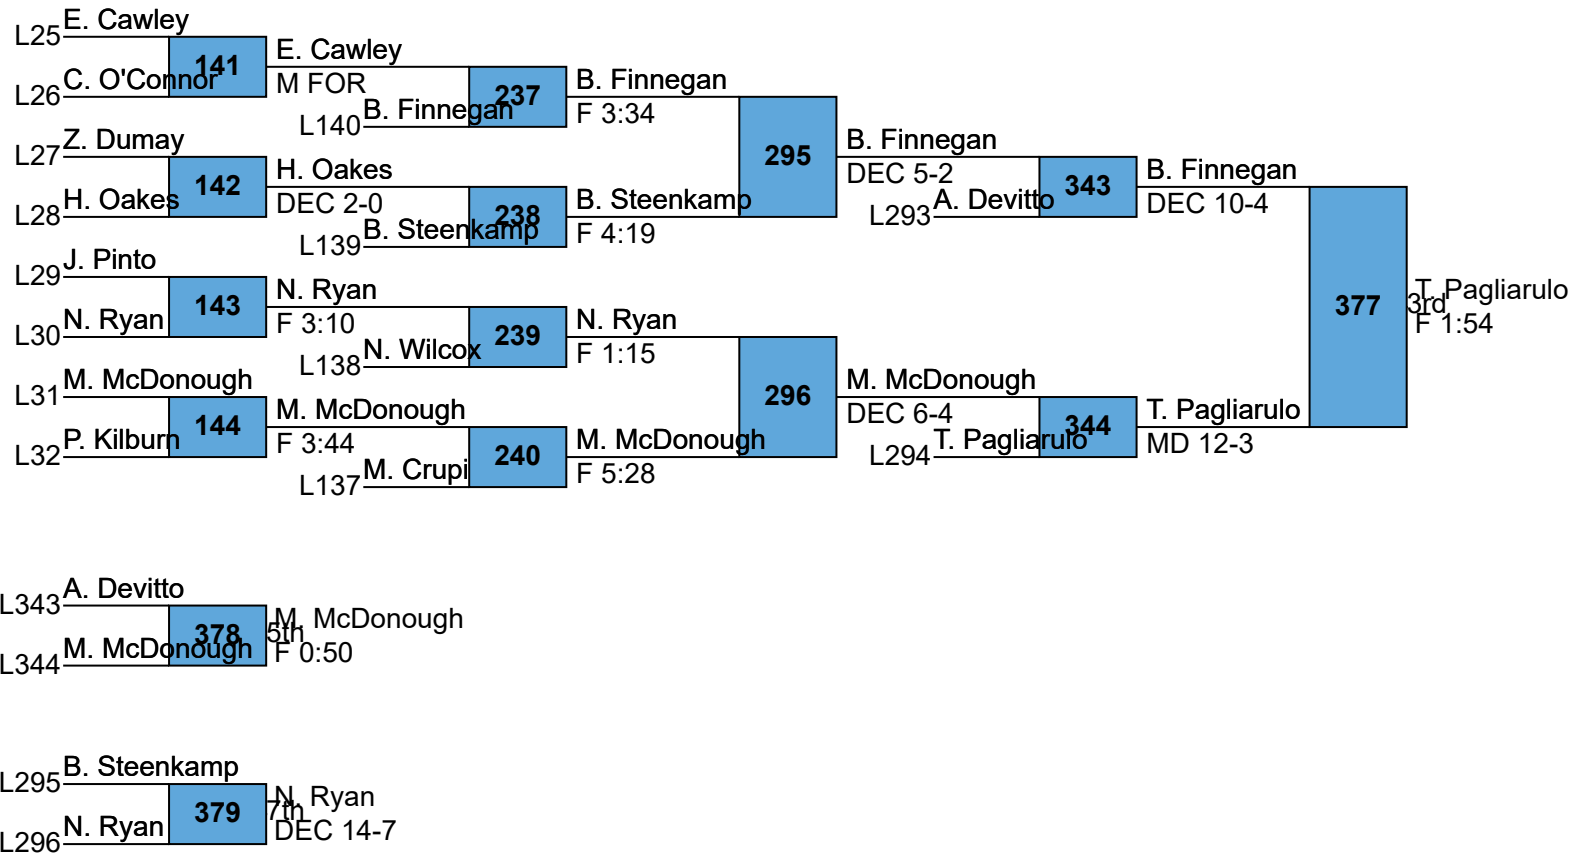

MIAA D2 States
High School
126

MIAA D2 States
High School
132

[M1] Kevin Thomas Natick		K. Thomas			
[S4] Nathan Ikeda Duxbury	33	F 1:01			
[N2] Max Whyman Lynnfield/N Rea			145	K. Thomas	
[C3] Chris Mastroianni Hopkinton	34	DEC 5-0		TF 16-0 5:23	
[C2] Brett Kimball Milford					297
[N3] Johnny Walker Masconomet	35	DEC 8-1			
[M4] Kevin Hearn Catholic Memori			146	L. Stillman	
[S1] Luke Stillman Sharon	36	TF 15-0 2:28		DEC 8-1	
[N1] Joe Sanchez Central Catholi					
[C4] Colin Seastrand Walpole	37	F 1:47			
[S3] Jacob Cincotta Marshfield			147	J. Sanchez	
[M2] Alex Graylin Winchester	38	DEC 6-1		MD 12-2	
[M3] Evan Dew Wellesley					298
[S2] Mike Botello Hingham	39	F 1:22			
[N4] Ahmad Alshrafi Beverly			148	M. Botello	
[C1] Drew Cozzolino Algonquin	40	MD 10-2		DEC 3-0	

L33 N. Ikeda					
L34 C. Mastroianni	149	DEC 5-3			
			241	D. Cozzolino	
L35 J. Walker				DEC 7-1	
L36 K. Hearn	150	F 3:17			299
L37 C. Seastrand				F 5:46	
L38 J. Cincotta	151	F 2:00		L297 L. Stillman	345
L39 E. Dew				DEC 7-0	
L40 A. Alshrafi	152	MD 14-5			
			242	A. Graylin	
				DEC 9-4	
			243	B. Kimball	
				MD 10-2	
					300
				M. Whyman	
				DEC 6-5	
			244	M. Whyman	
				DEC 9-3	
				L298 M. Botello	346
				MD 12-4	

L345 L. Stillman					
L346 M. Whyman	382	MD 12-1			

L299 A. Graylin					
L300 B. Kimball	383	MD 11-2