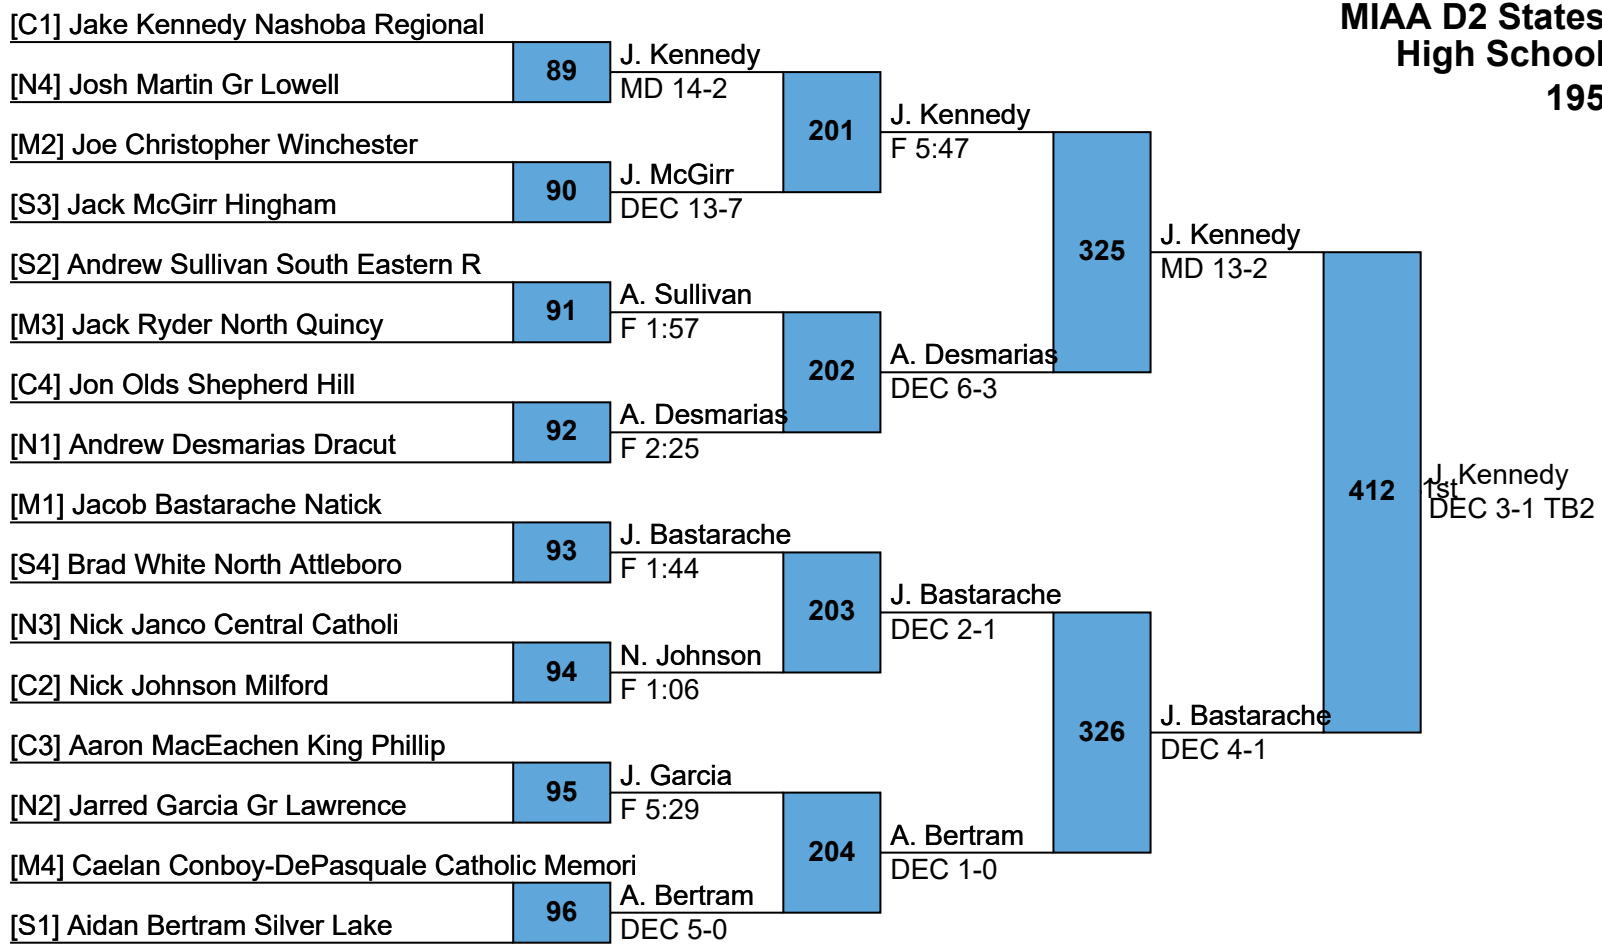

L349 D. Carroll					
L350 N. Gould	390	5th DEC 6-4			

L307 R. Harrington					
L308 B. Hiltz	391	7th DEC 9-4			

MIAA D2 States
High School
152

MIAA D2 States
High School
160

MIAA D2 States
High School
170

MIAA D2 States
High School
182

**MIAA D2 States
High School
195**

**MIAA D2 States
High School
220**

MIAA D2 States
High School
285